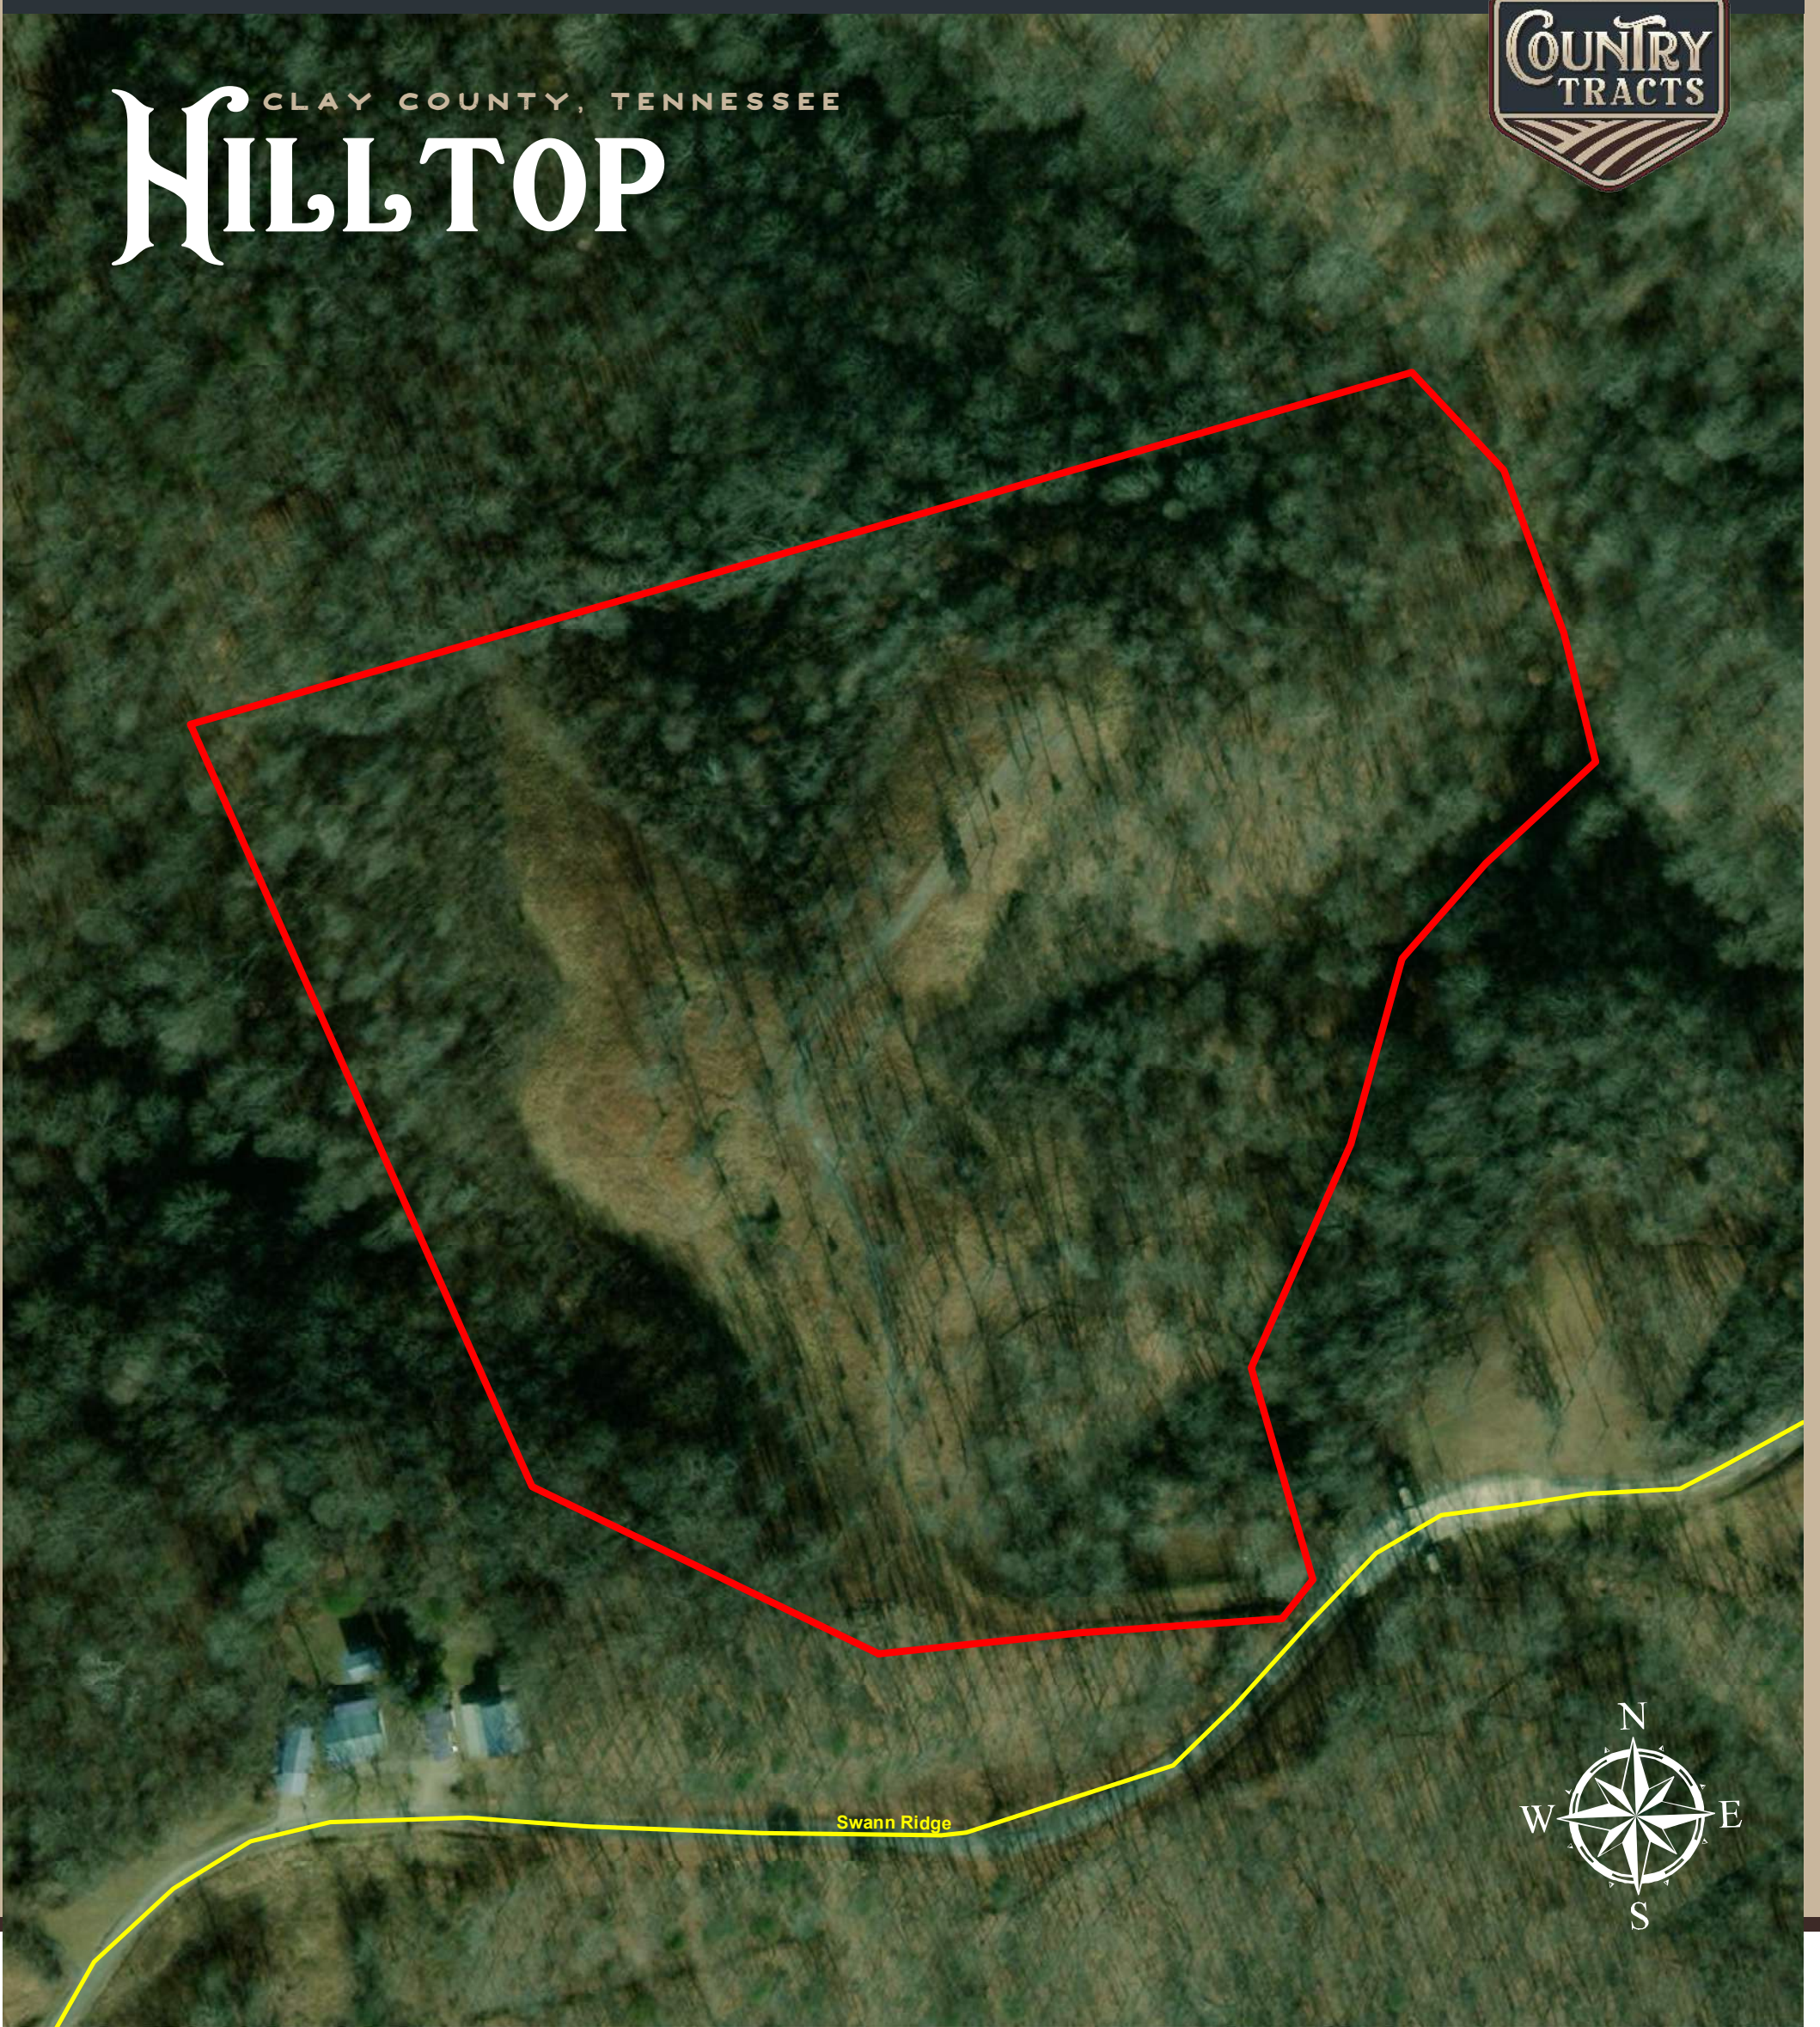

CLAY COUNTY, TENNESSEE  
**HILLTOP**

**LEGEND**

- Road
- Parcel boundary

**FEATURES**

- Lake view
- Hilltop views
- Convenient access
- Unrestricted

**16.77 Acres**