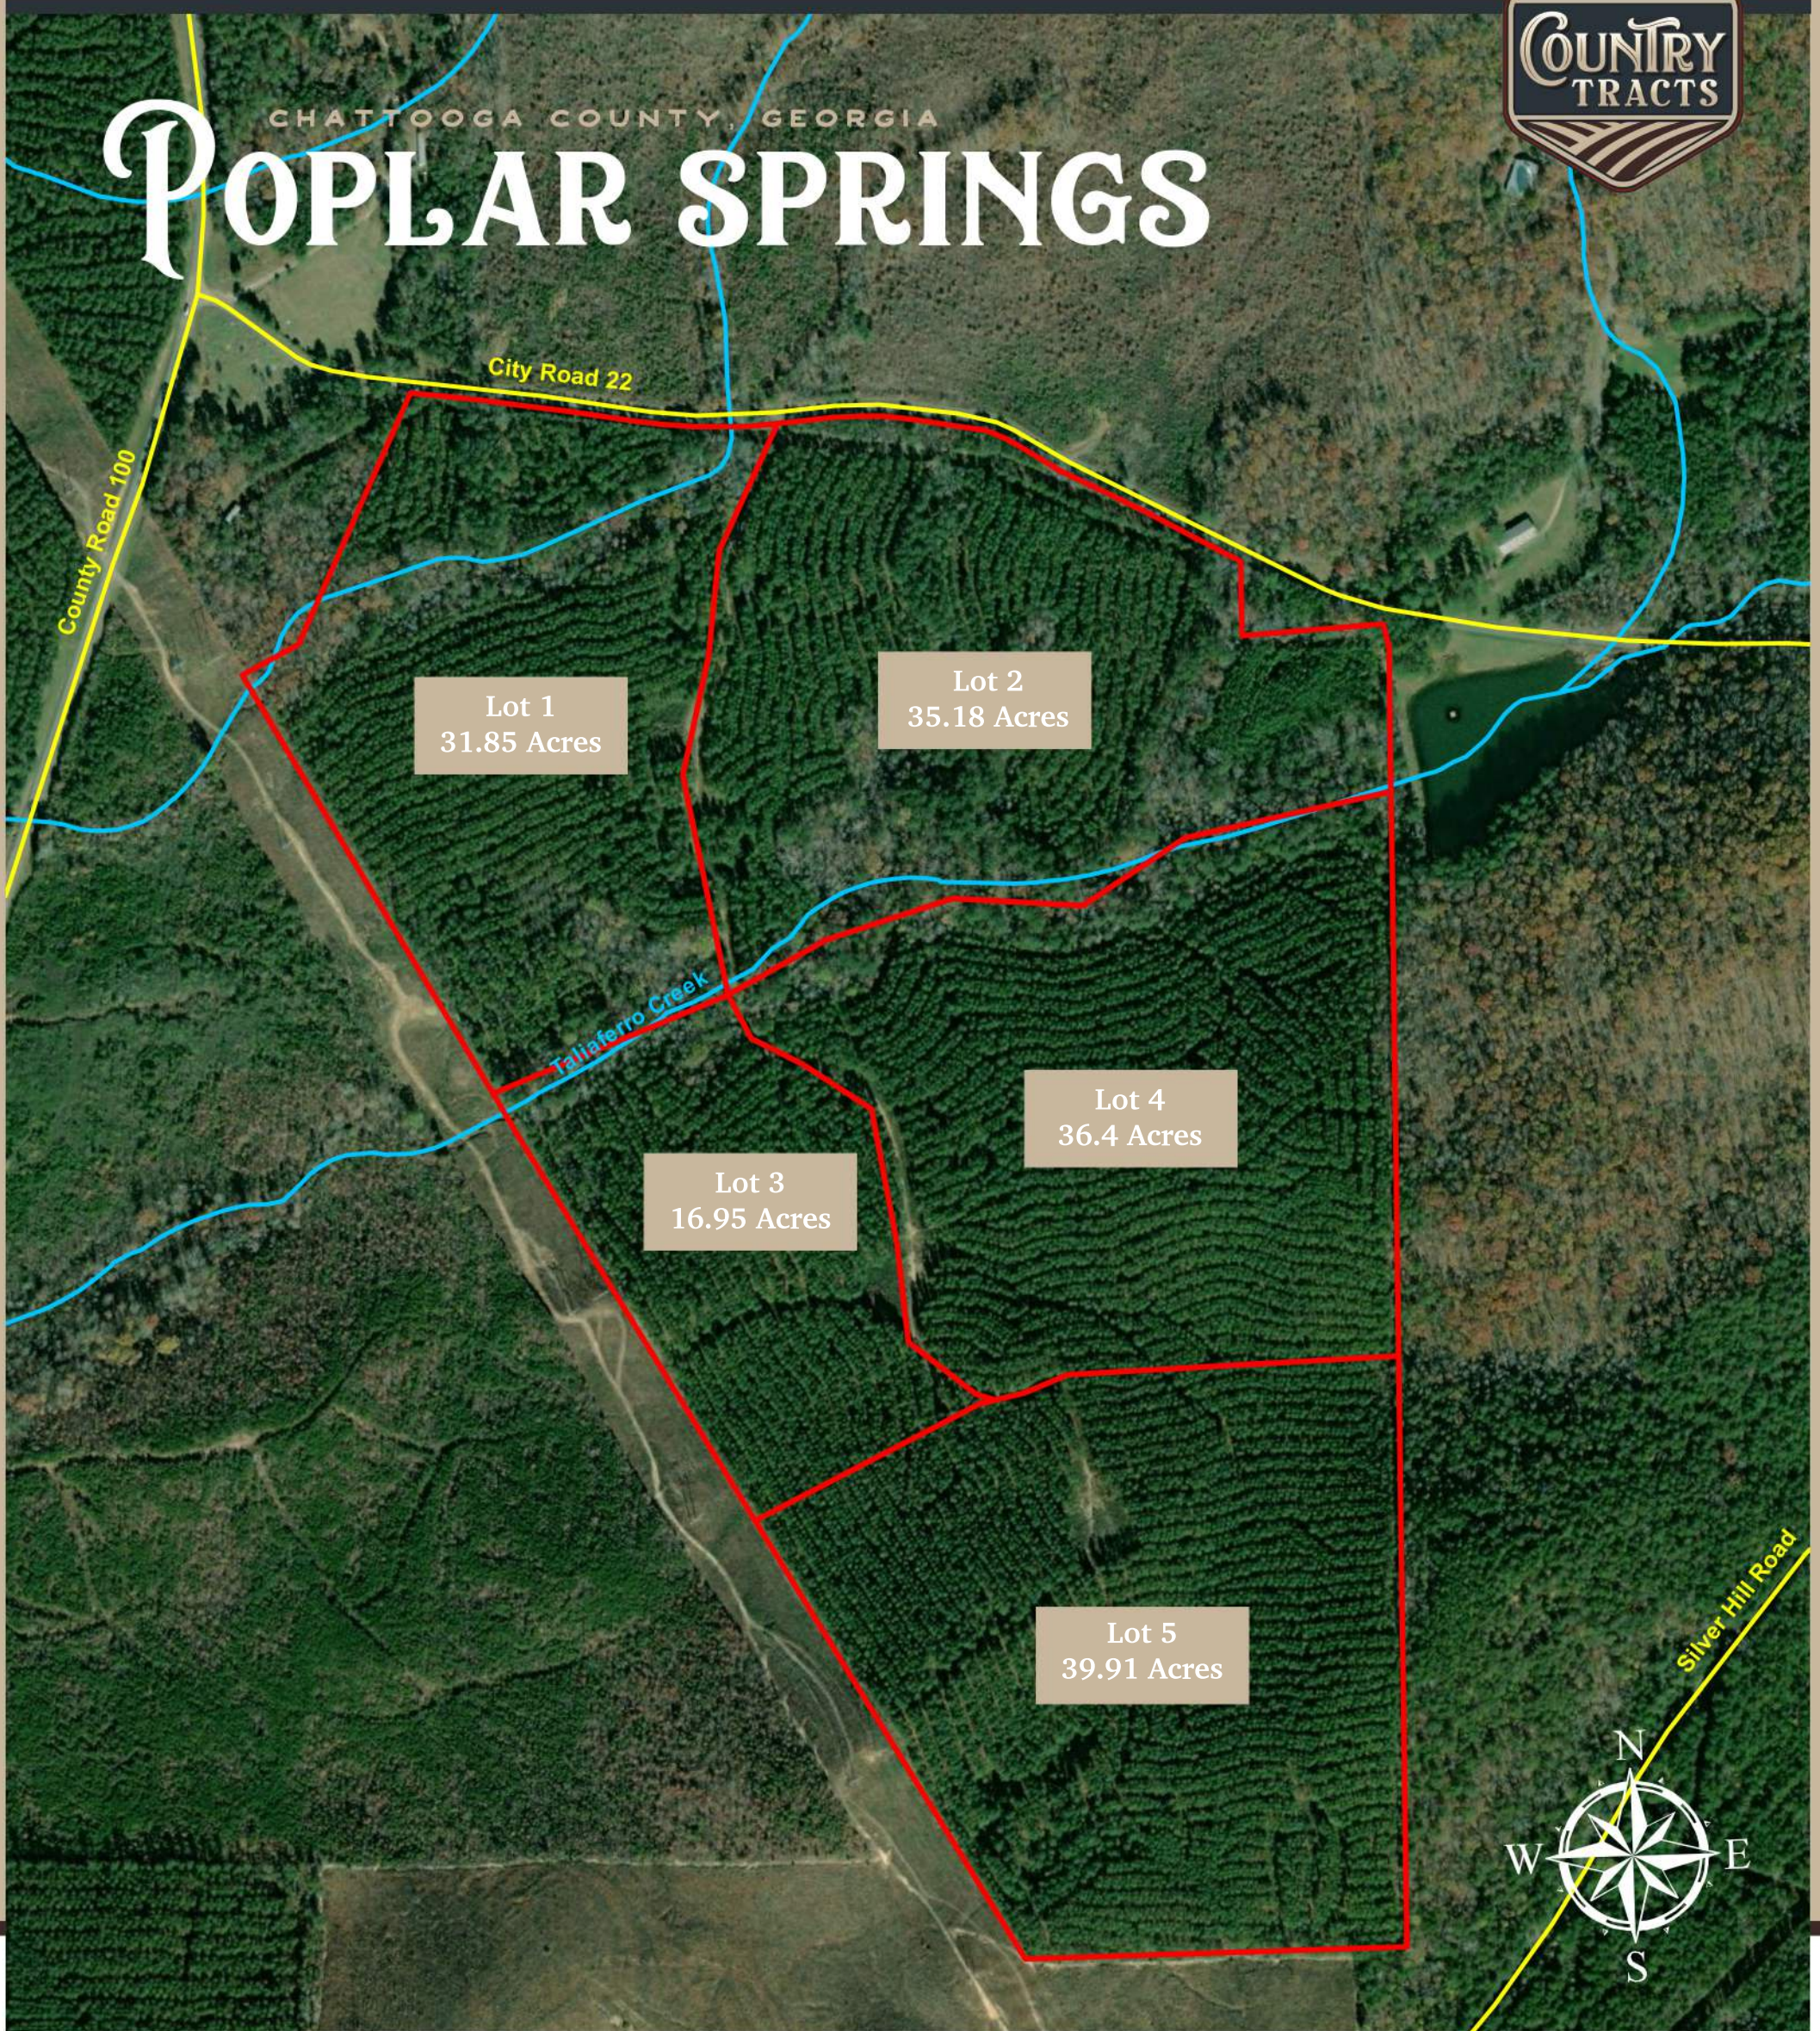

CHATTOOGA COUNTY, GEORGIA

POPLAR SPRINGS

LEGEND

- Road
- Stream
- Parcel boundary

FEATURES

- Hunting
- Abundant Wildlife
- Potential Timber Investment
- Unrestricted
- Convenient to Local Amenities