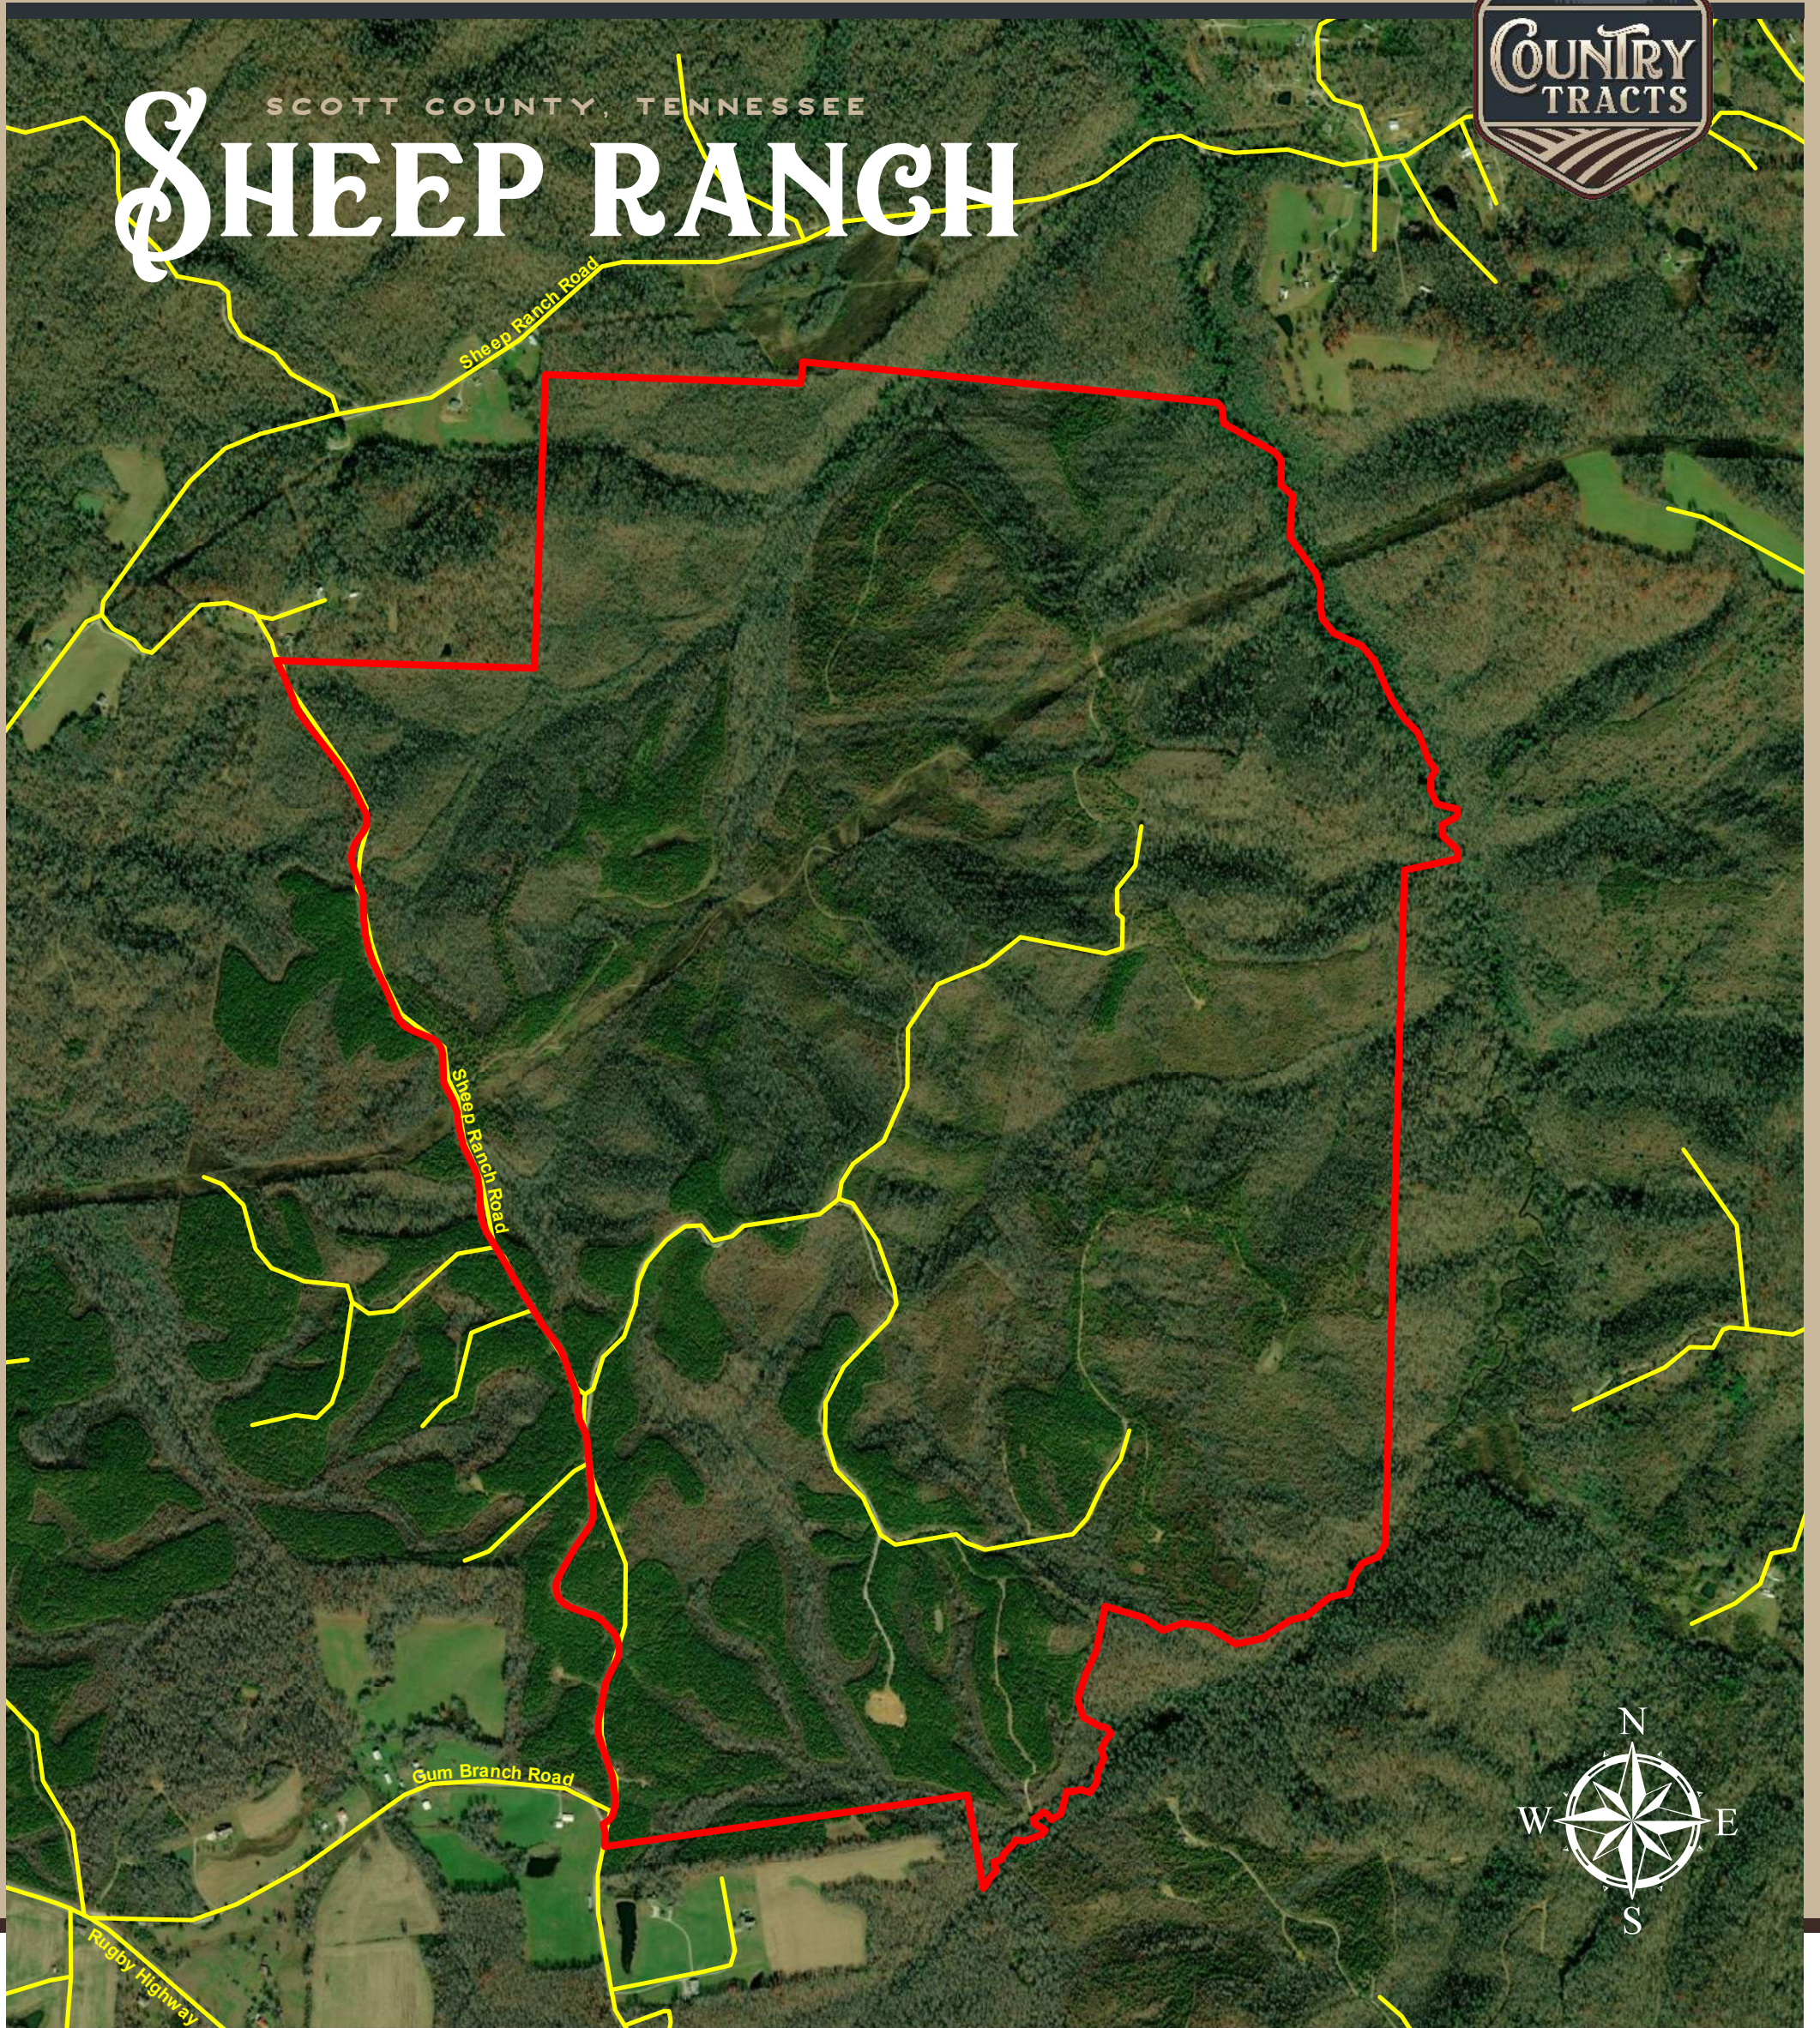

SCOTT COUNTY, TENNESSEE
SHEEP RANCH

LEGEND

-  Road
-  Parcel boundary

FEATURES

- Creekfront
- Long Range Views
- Multiple Food Plots
- Hunting
- Timber
- Wildlife

1019.64 Acres

"ALL BOUNDARY LINES DEPICTED IN MAPS, AERIALS, PICTURES OR VIDEOS ARE ESTIMATES AND SHOULD NOT BE RELIED ON AS LEGAL DOCUMENTS"

WWW.COUNTRYTRACTS.COM