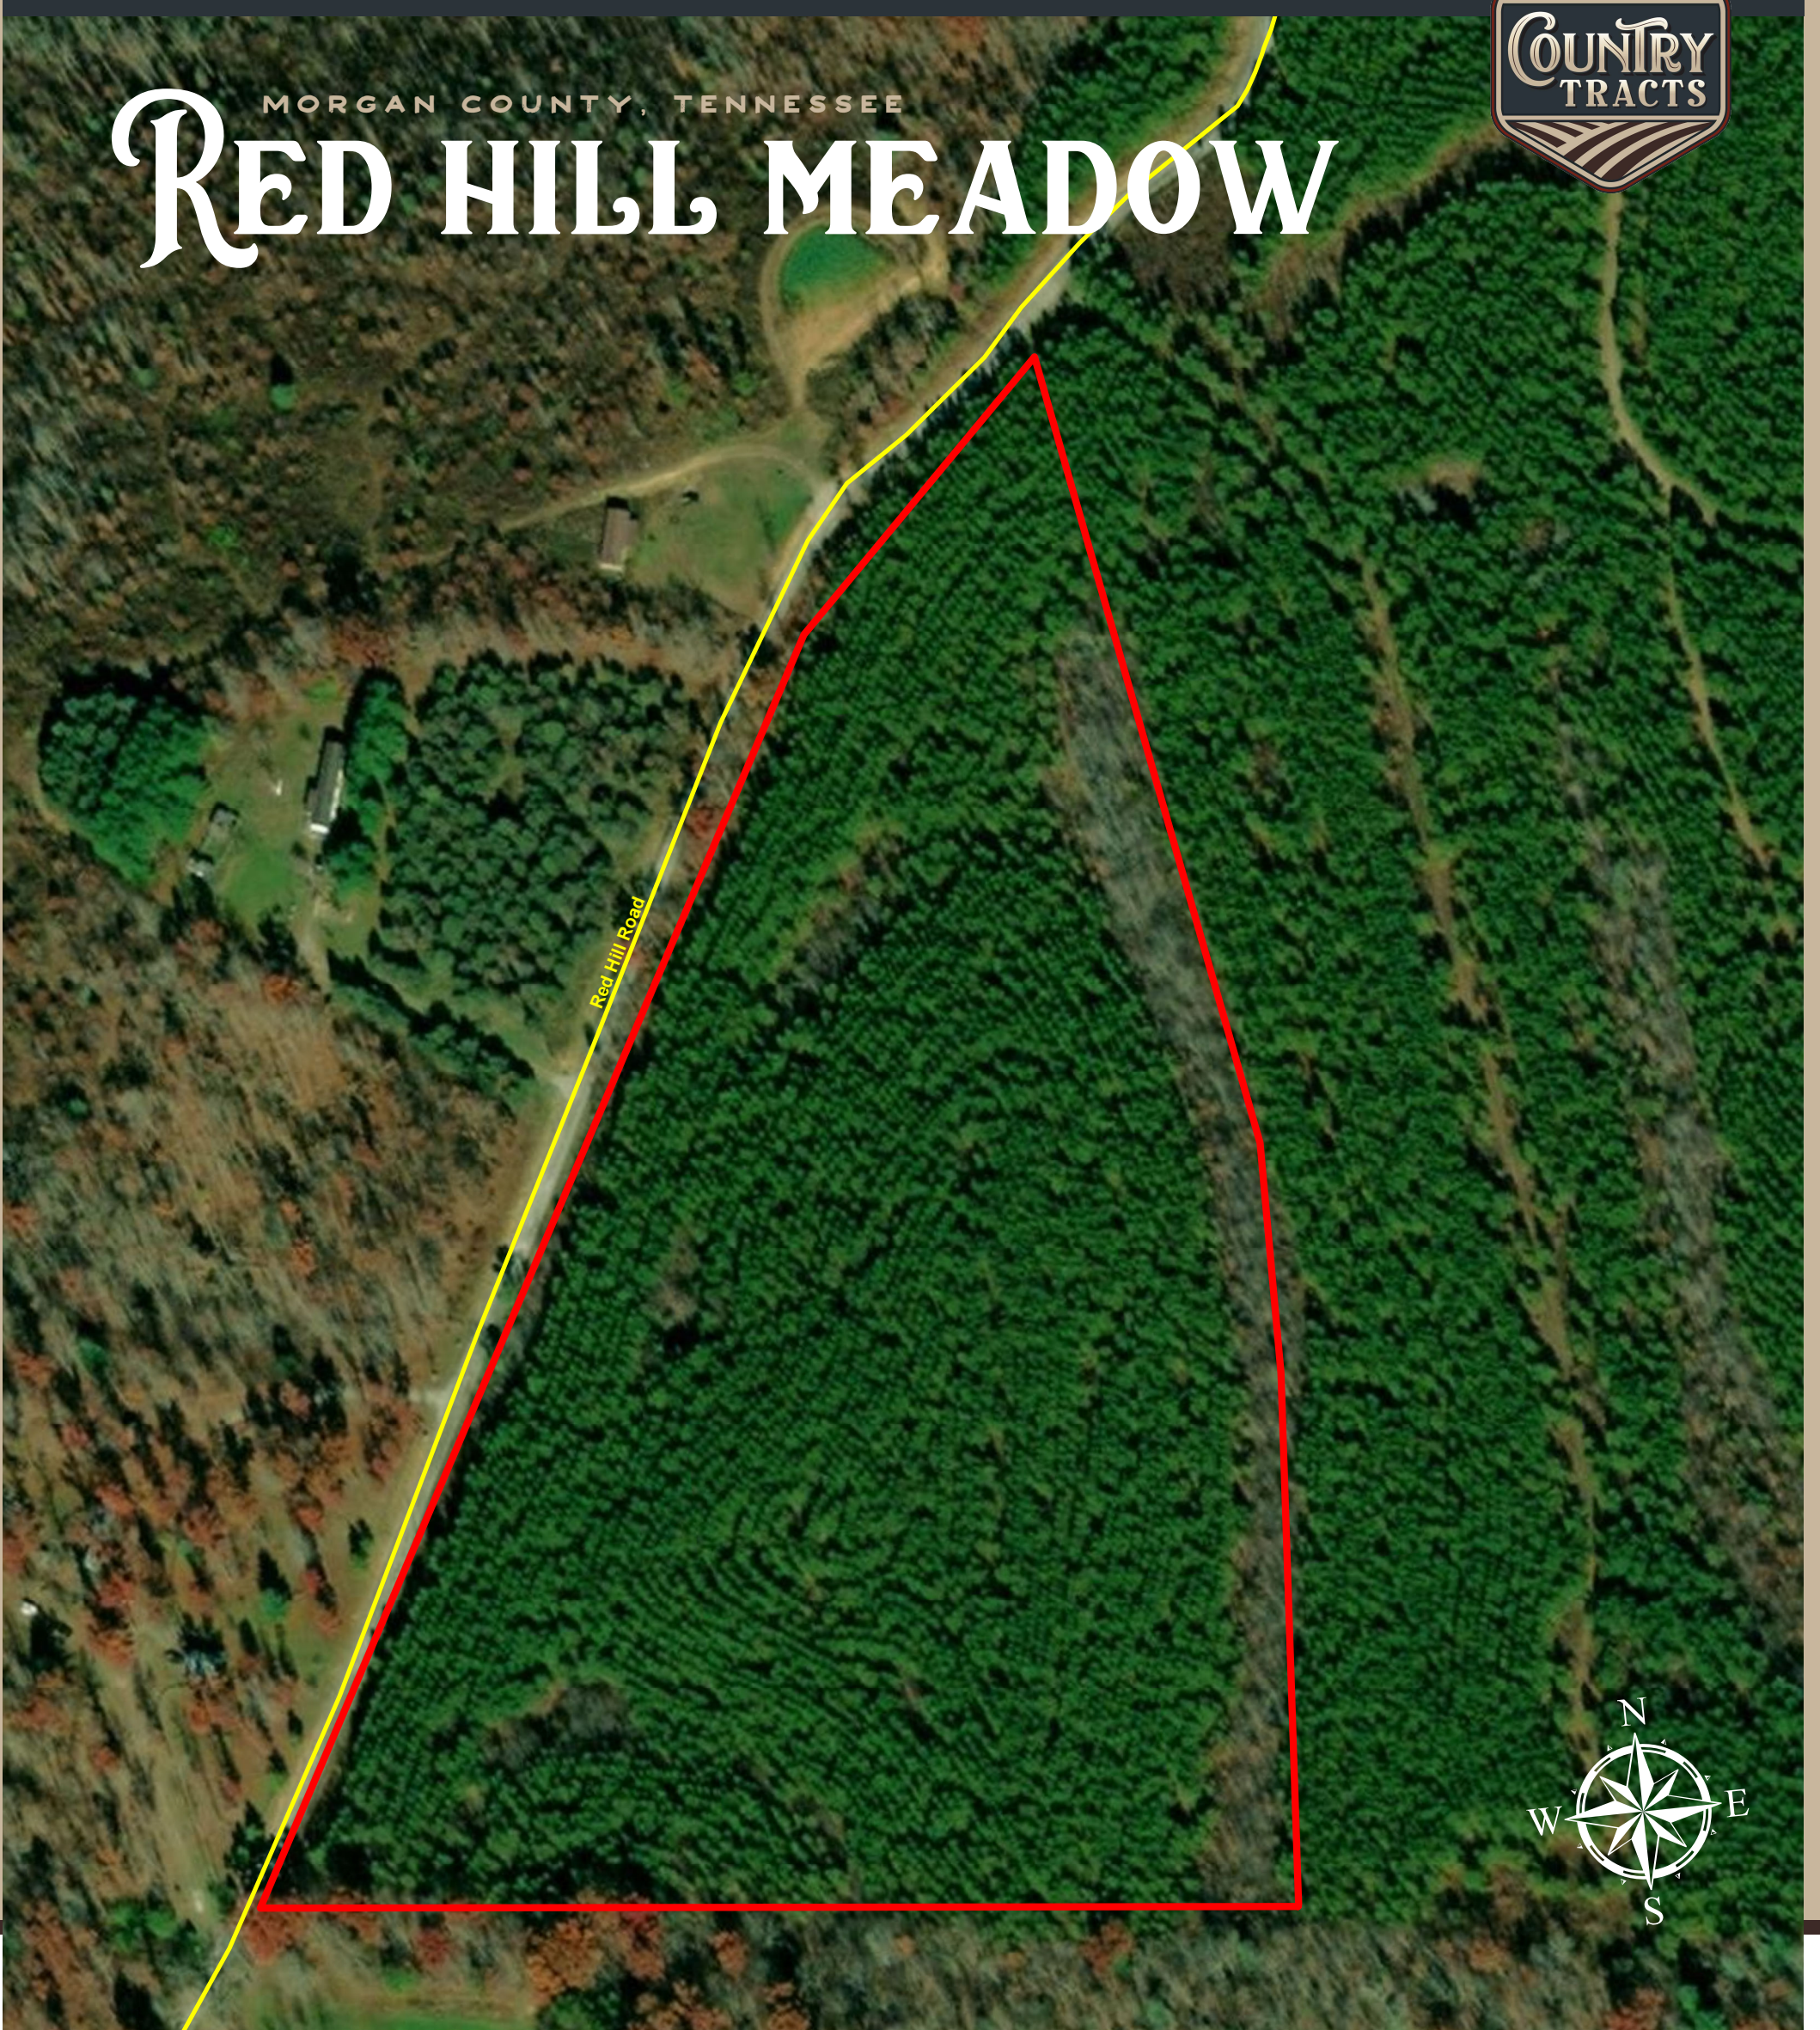

MORGAN COUNTY, TENNESSEE

RED HILL MEADOW

LEGEND

-  Road
-  Parcel boundary

FEATURES

- Recreational
- Abundant Wildlife
- Agriculture
- Convenient Access
- Build Sites
- Utilities Available

"ALL BOUNDARY LINES DEPICTED IN MAPS, AERIALS, PICTURES OR VIDEOS ARE ESTIMATES AND SHOULD NOT BE RELIED ON AS LEGAL DOCUMENTS"

18.1 Acres

WWW.COUNTRYTRACTS.COM