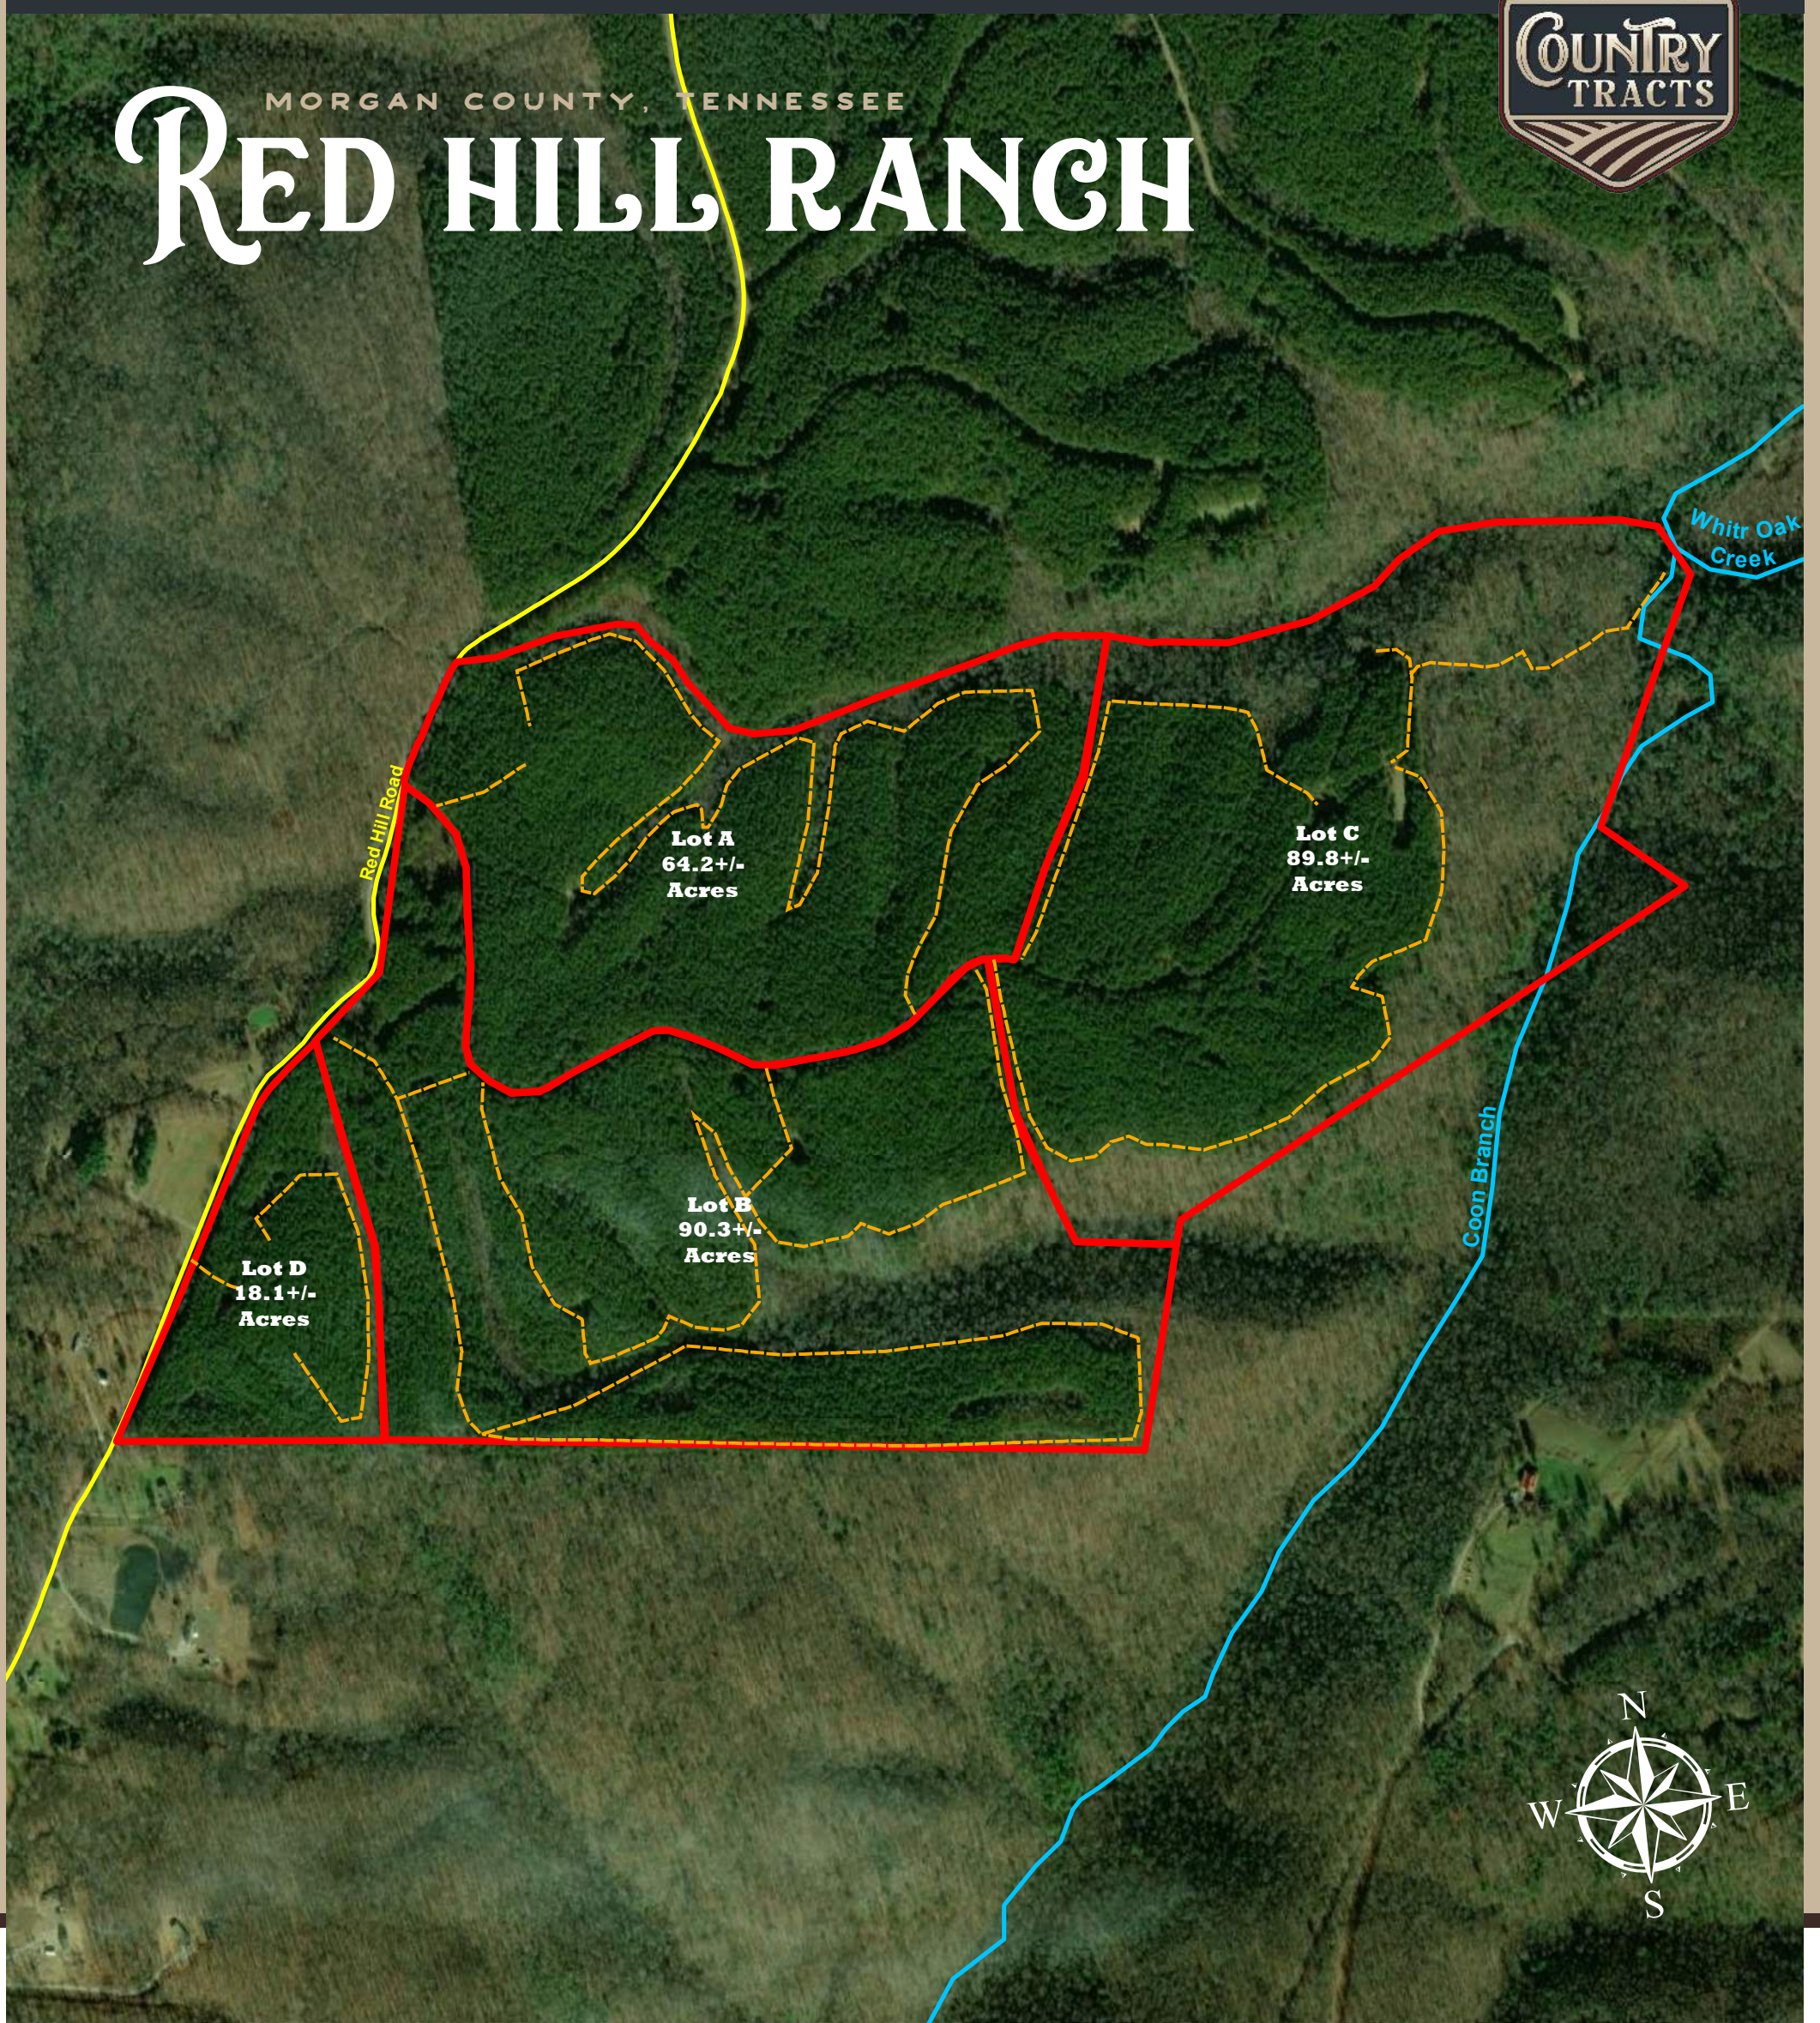

MORGAN COUNTY, TENNESSEE
RED HILL RANCH

LEGEND

- Road
- Stream
- Interior Trails
- Parcel boundary

FEATURES

- Cleared Homesites
- Farming Potential
- Mountain Views
- Trail System
- Recreational

"ALL BOUNDARY LINES DEPICTED IN MAPS, AERIALS, PICTURES OR VIDEOS ARE ESTIMATES AND SHOULD NOT BE RELIED ON AS LEGAL DOCUMENTS"