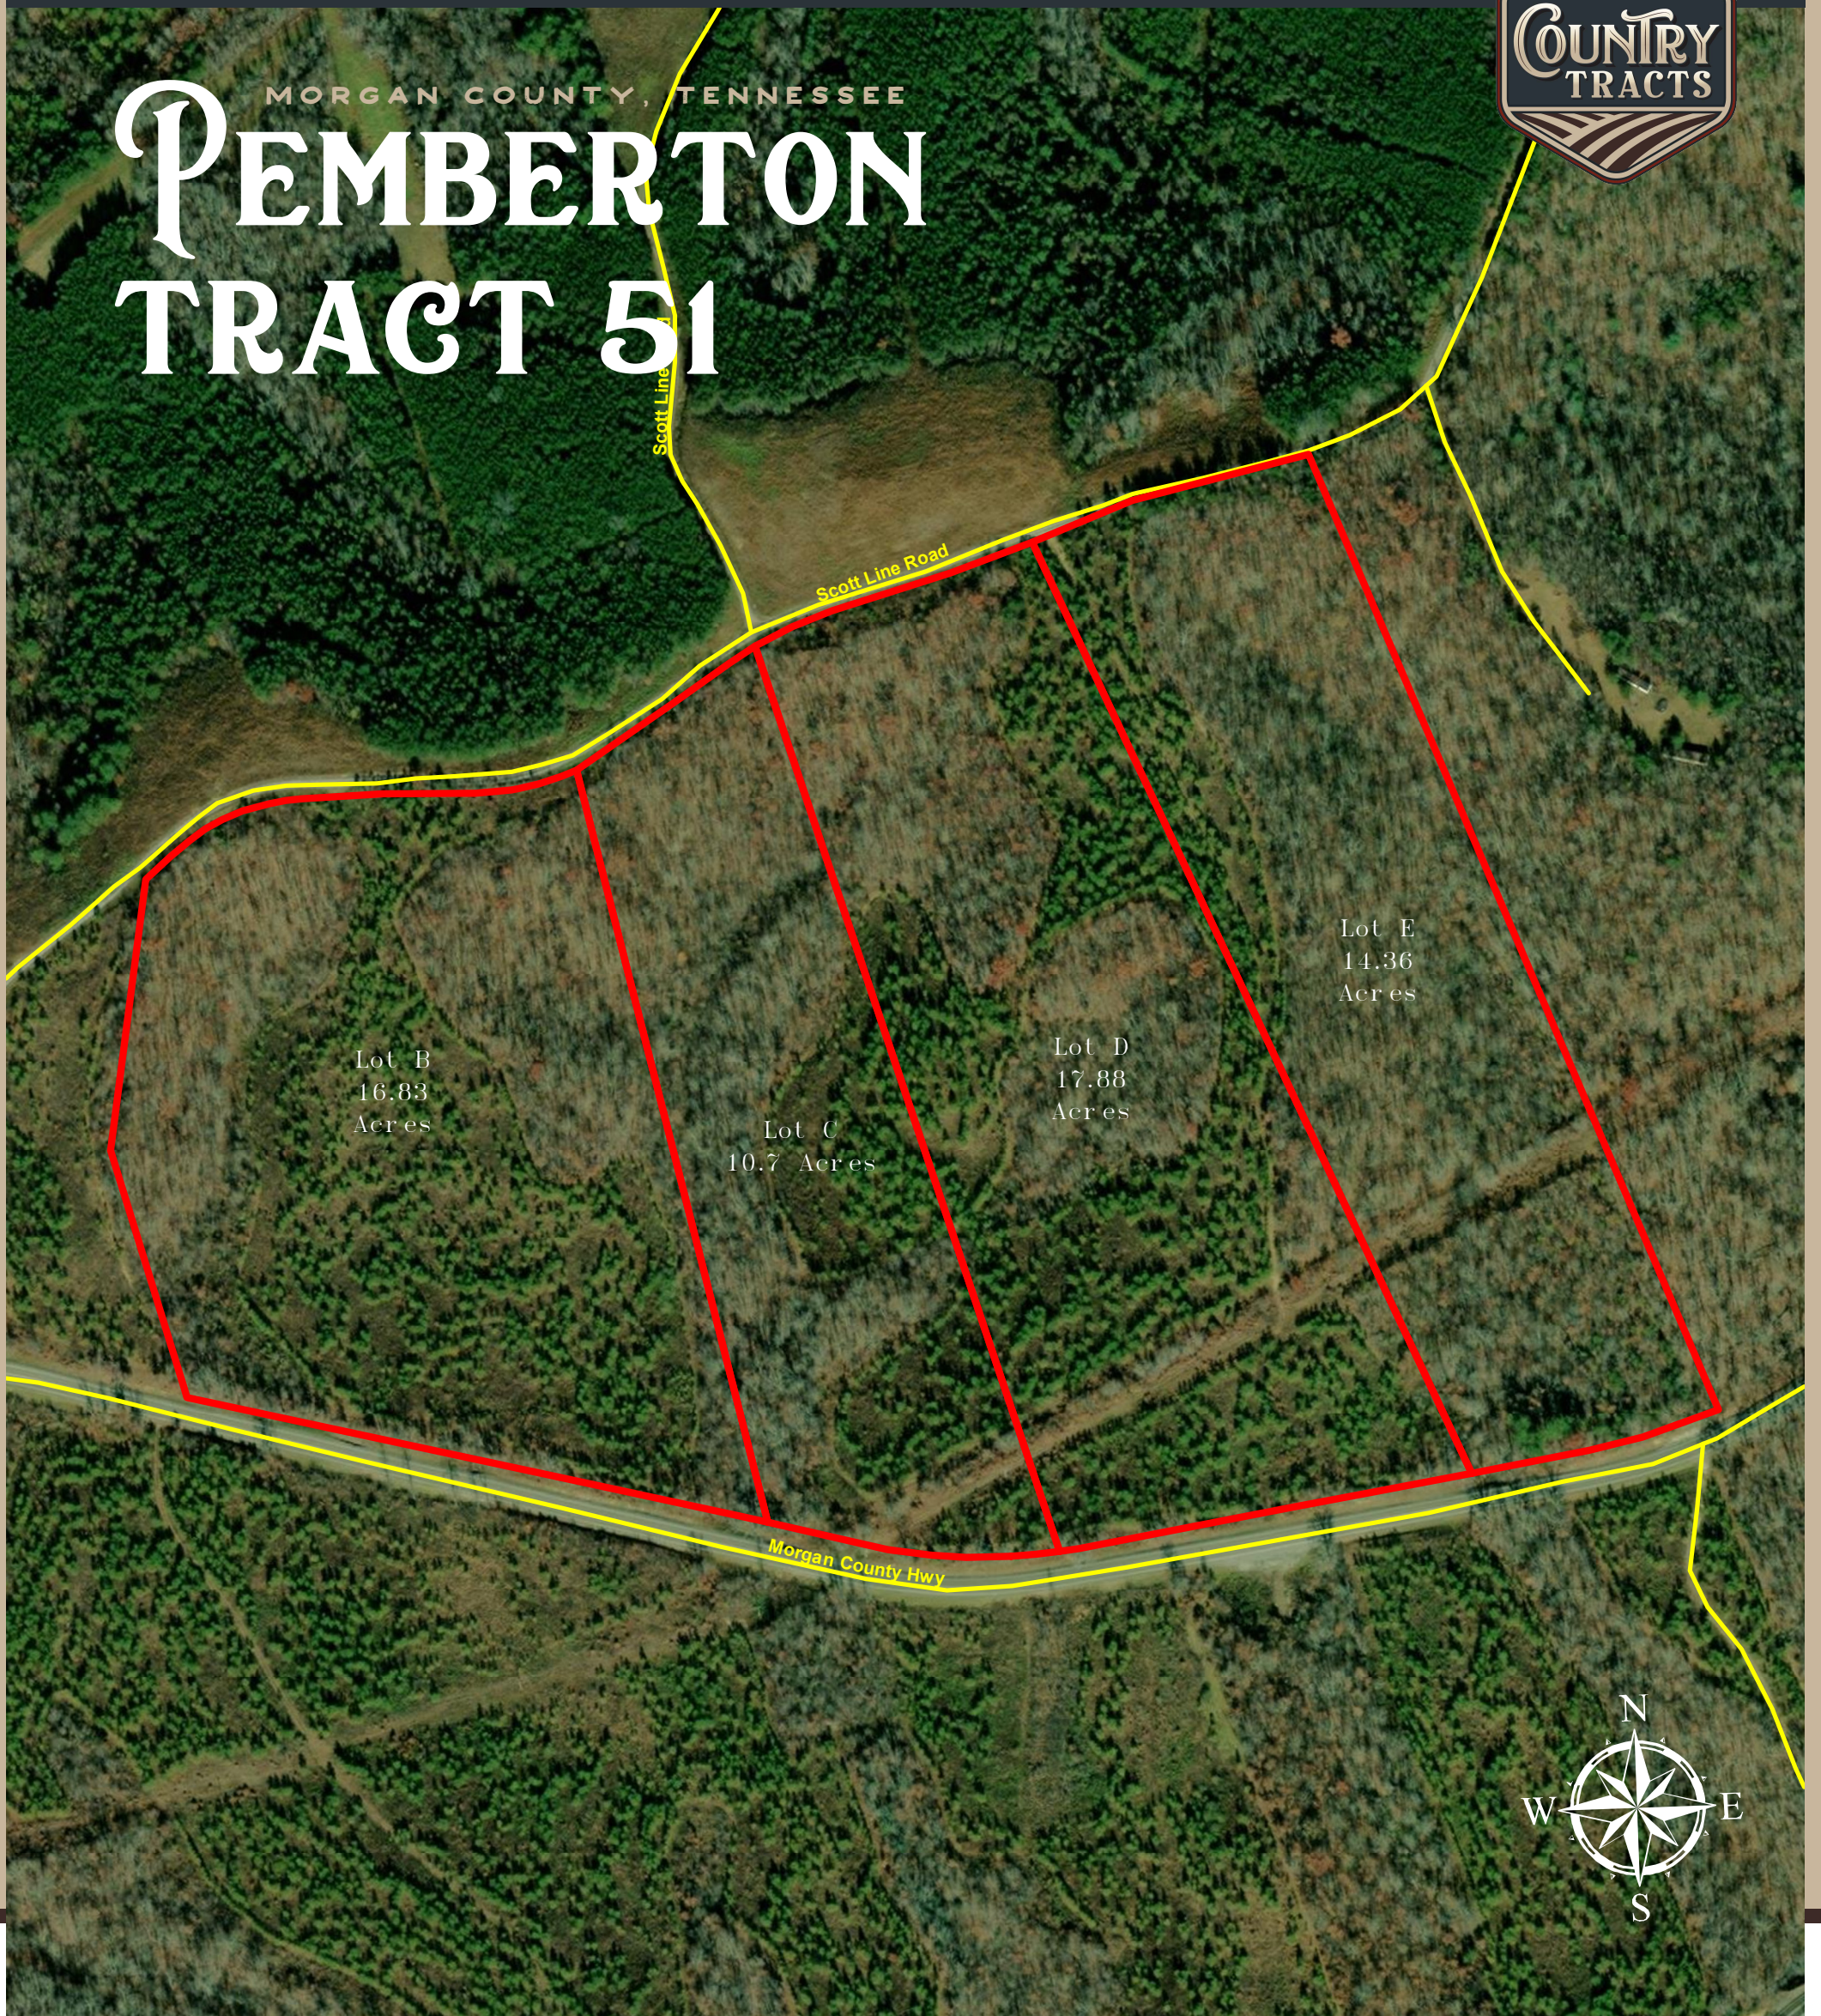

MORGAN COUNTY, TENNESSEE
**PEMBERTON
TRACT 51**

LEGEND

-  Road
-  Parcel boundary

FEATURES

- Hunting
- Abundant Wildlife
- Camping
- Recreational Use