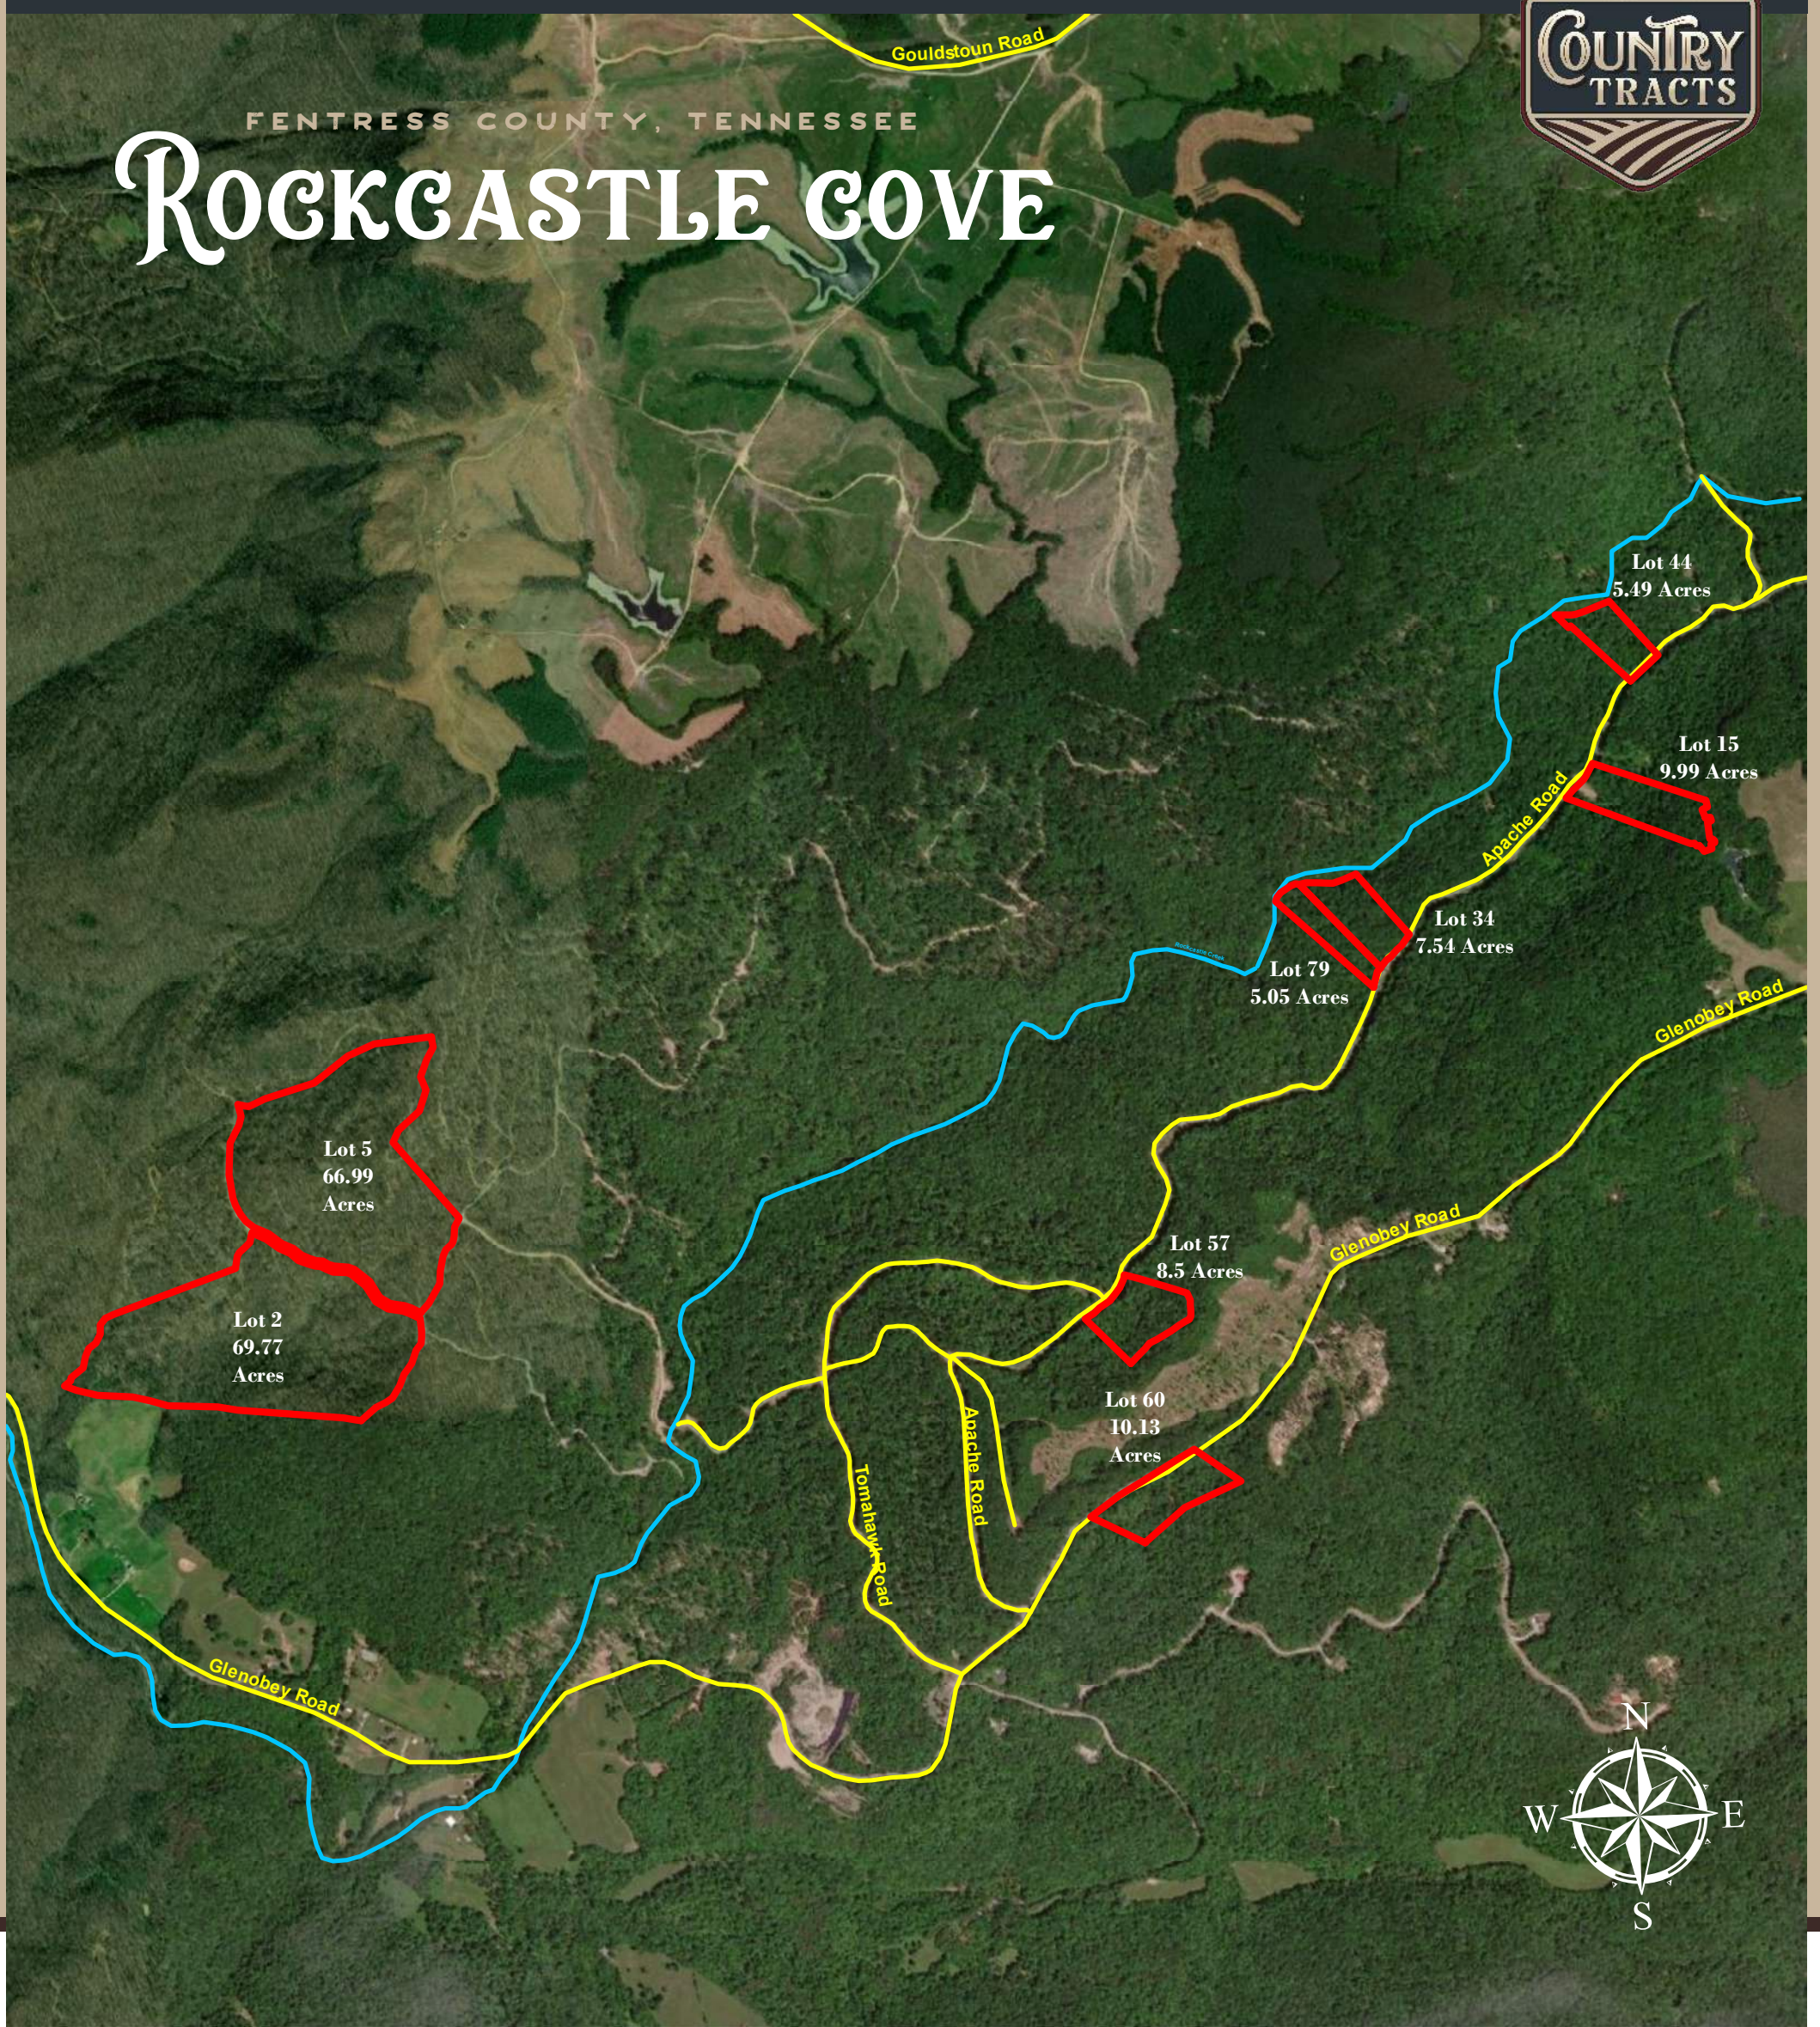

FENTRESS COUNTY, TENNESSEE

ROCKCASTLE COVE

LEGEND

-  Parcel boundary
-  Road
-  Stream

"ALL BOUNDARY LINES DEPICTED IN MAPS, AERIALS, PICTURES OR VIDEOS ARE ESTIMATES AND SHOULD NOT BE RELIED ON AS LEGAL DOCUMENTS"