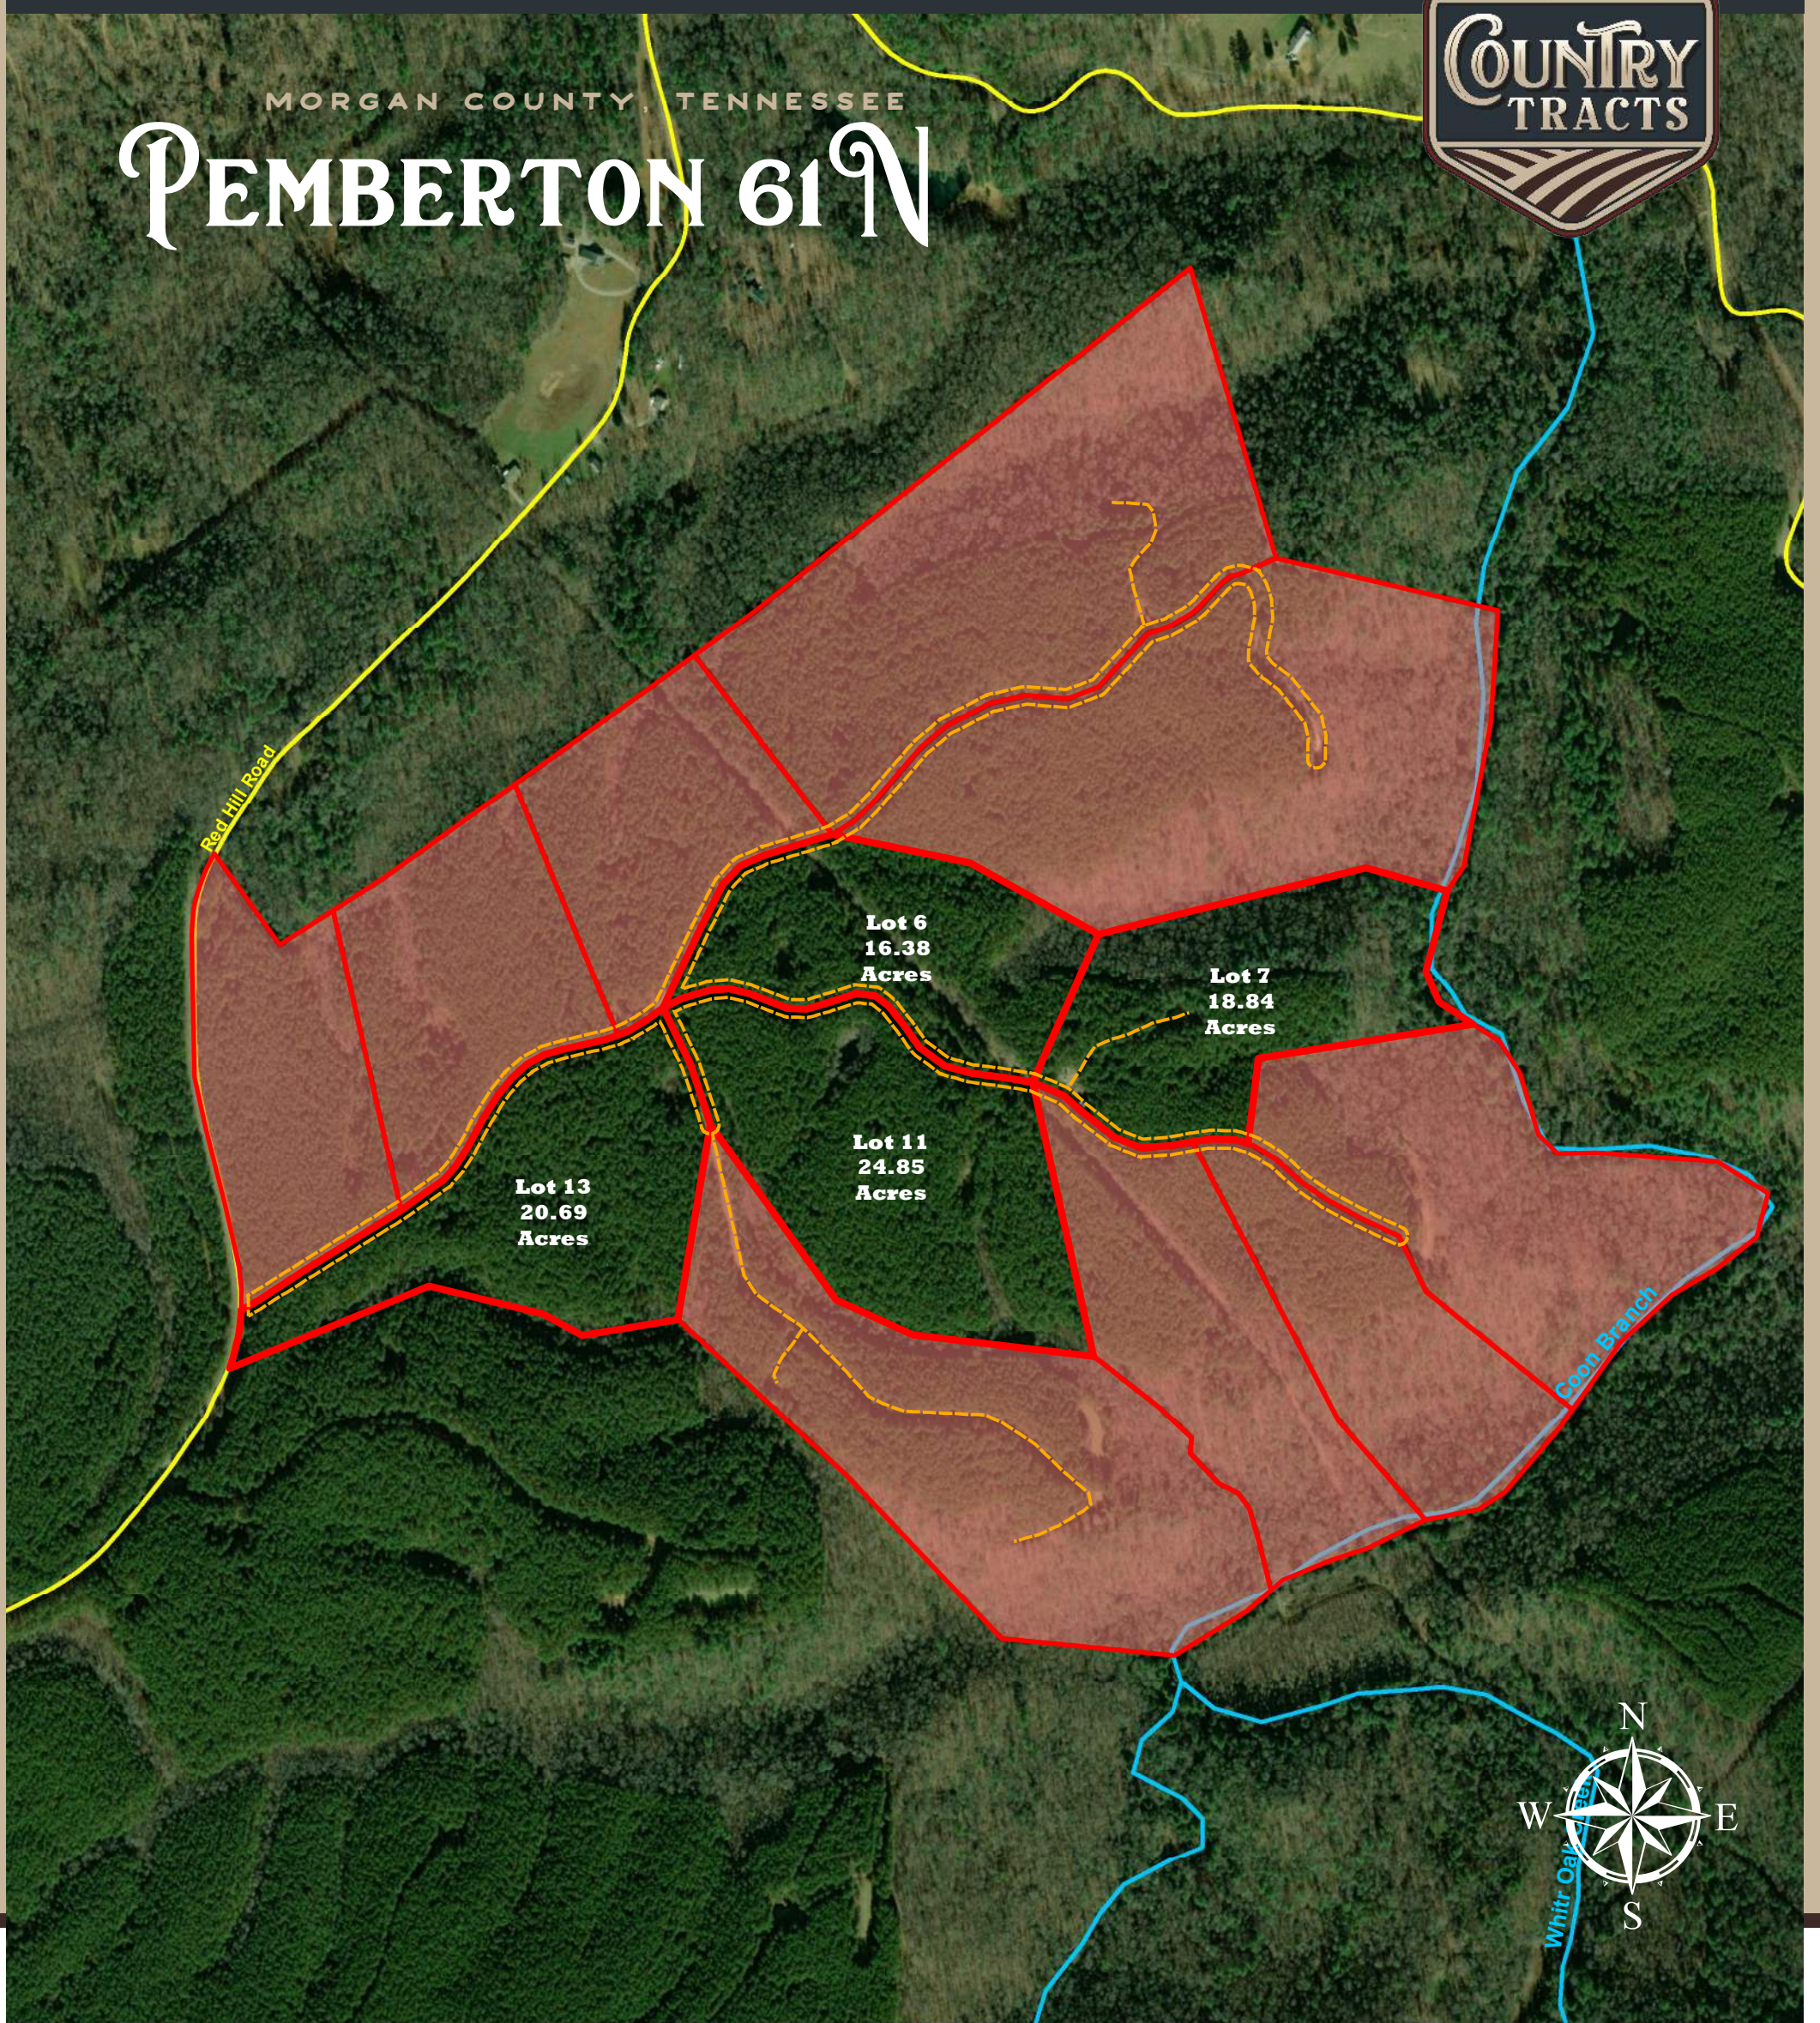

MORGAN COUNTY, TENNESSEE

PEMBERTON 61N

LEGEND

-  Road
-  Stream
-  Interior Trails
-  Parcel boundary
-  Sold properties

FEATURES

- Cleared Homesites
- Farming Potential
- Trail System
- Recreational

"ALL BOUNDARY LINES DEPICTED IN MAPS, AERIALS, PICTURES OR VIDEOS ARE ESTIMATES AND SHOULD NOT BE RELIED ON AS LEGAL DOCUMENTS"