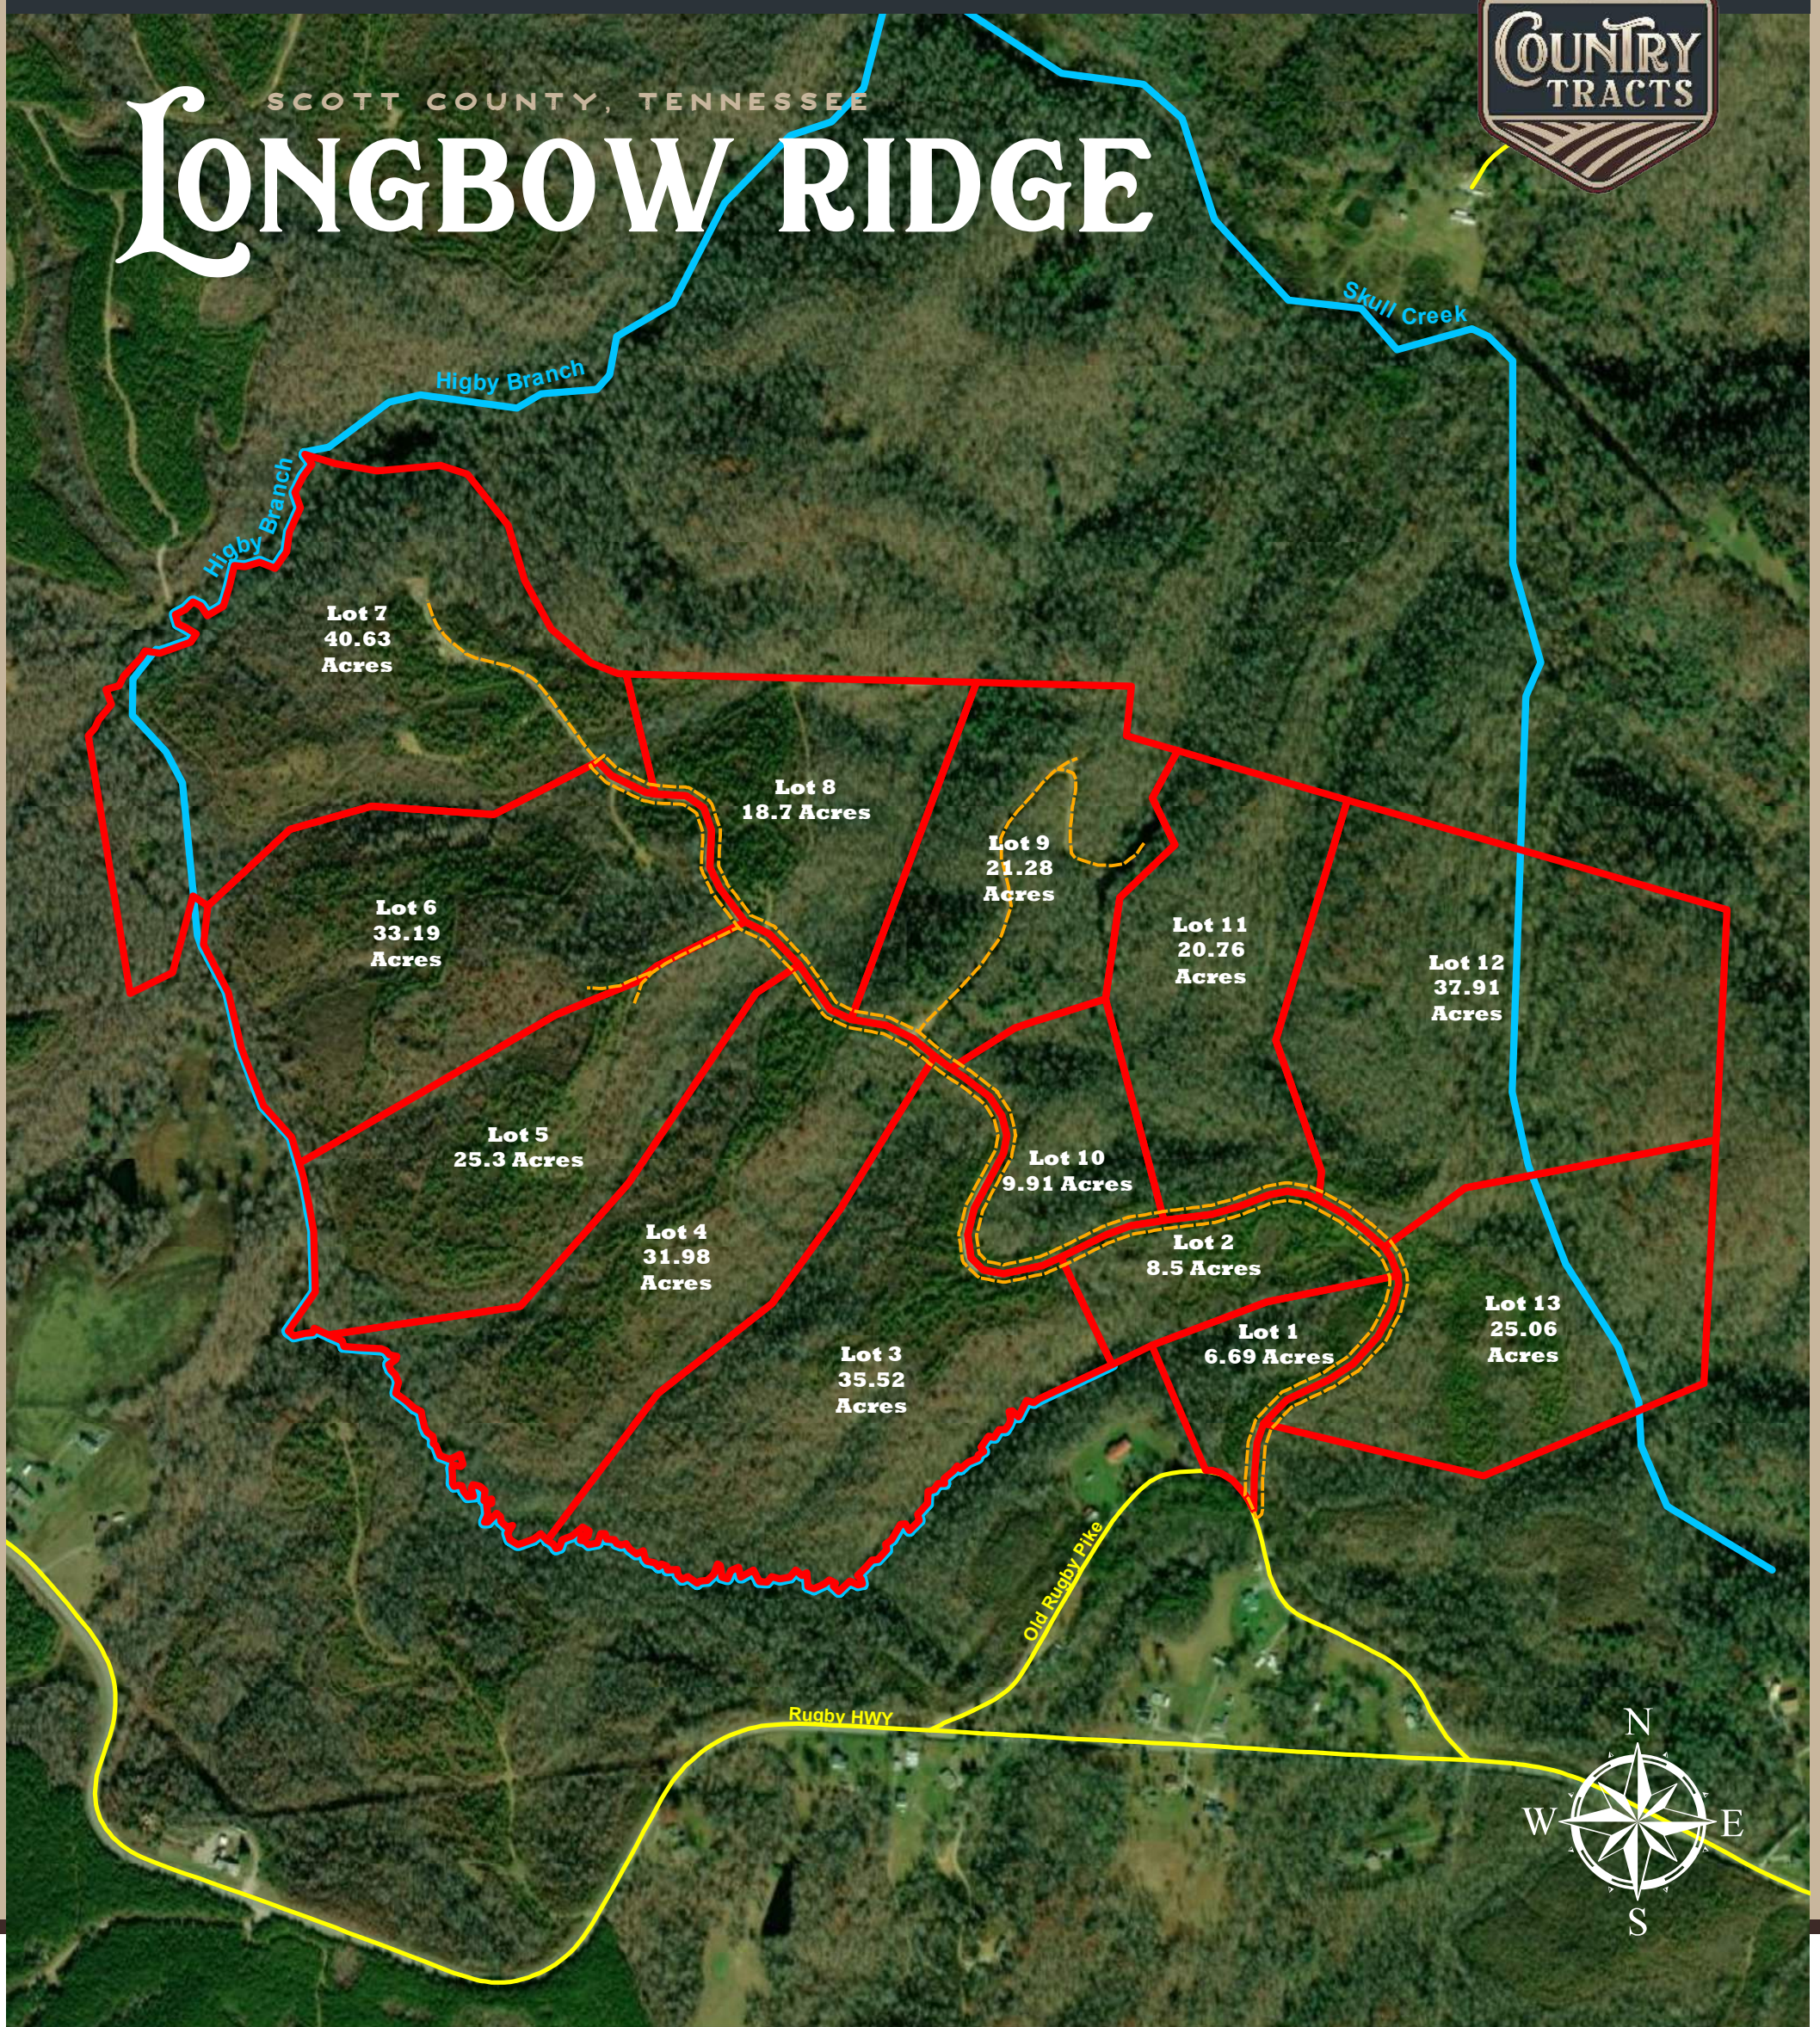

SCOTT COUNTY, TENNESSEE  
**Longbow Ridge**

**LEGEND**

- Parcel boundary
- Stream
- Road
- Interior Road

**FEATURES**

- Rural
- Wildlife
- Secluded
- Homesites
- Large Acreage

"ALL BOUNDARY LINES DEPICTED IN MAPS, AERIALS, PICTURES OR VIDEOS ARE ESTIMATES AND SHOULD NOT BE RELIED ON AS LEGAL DOCUMENTS"