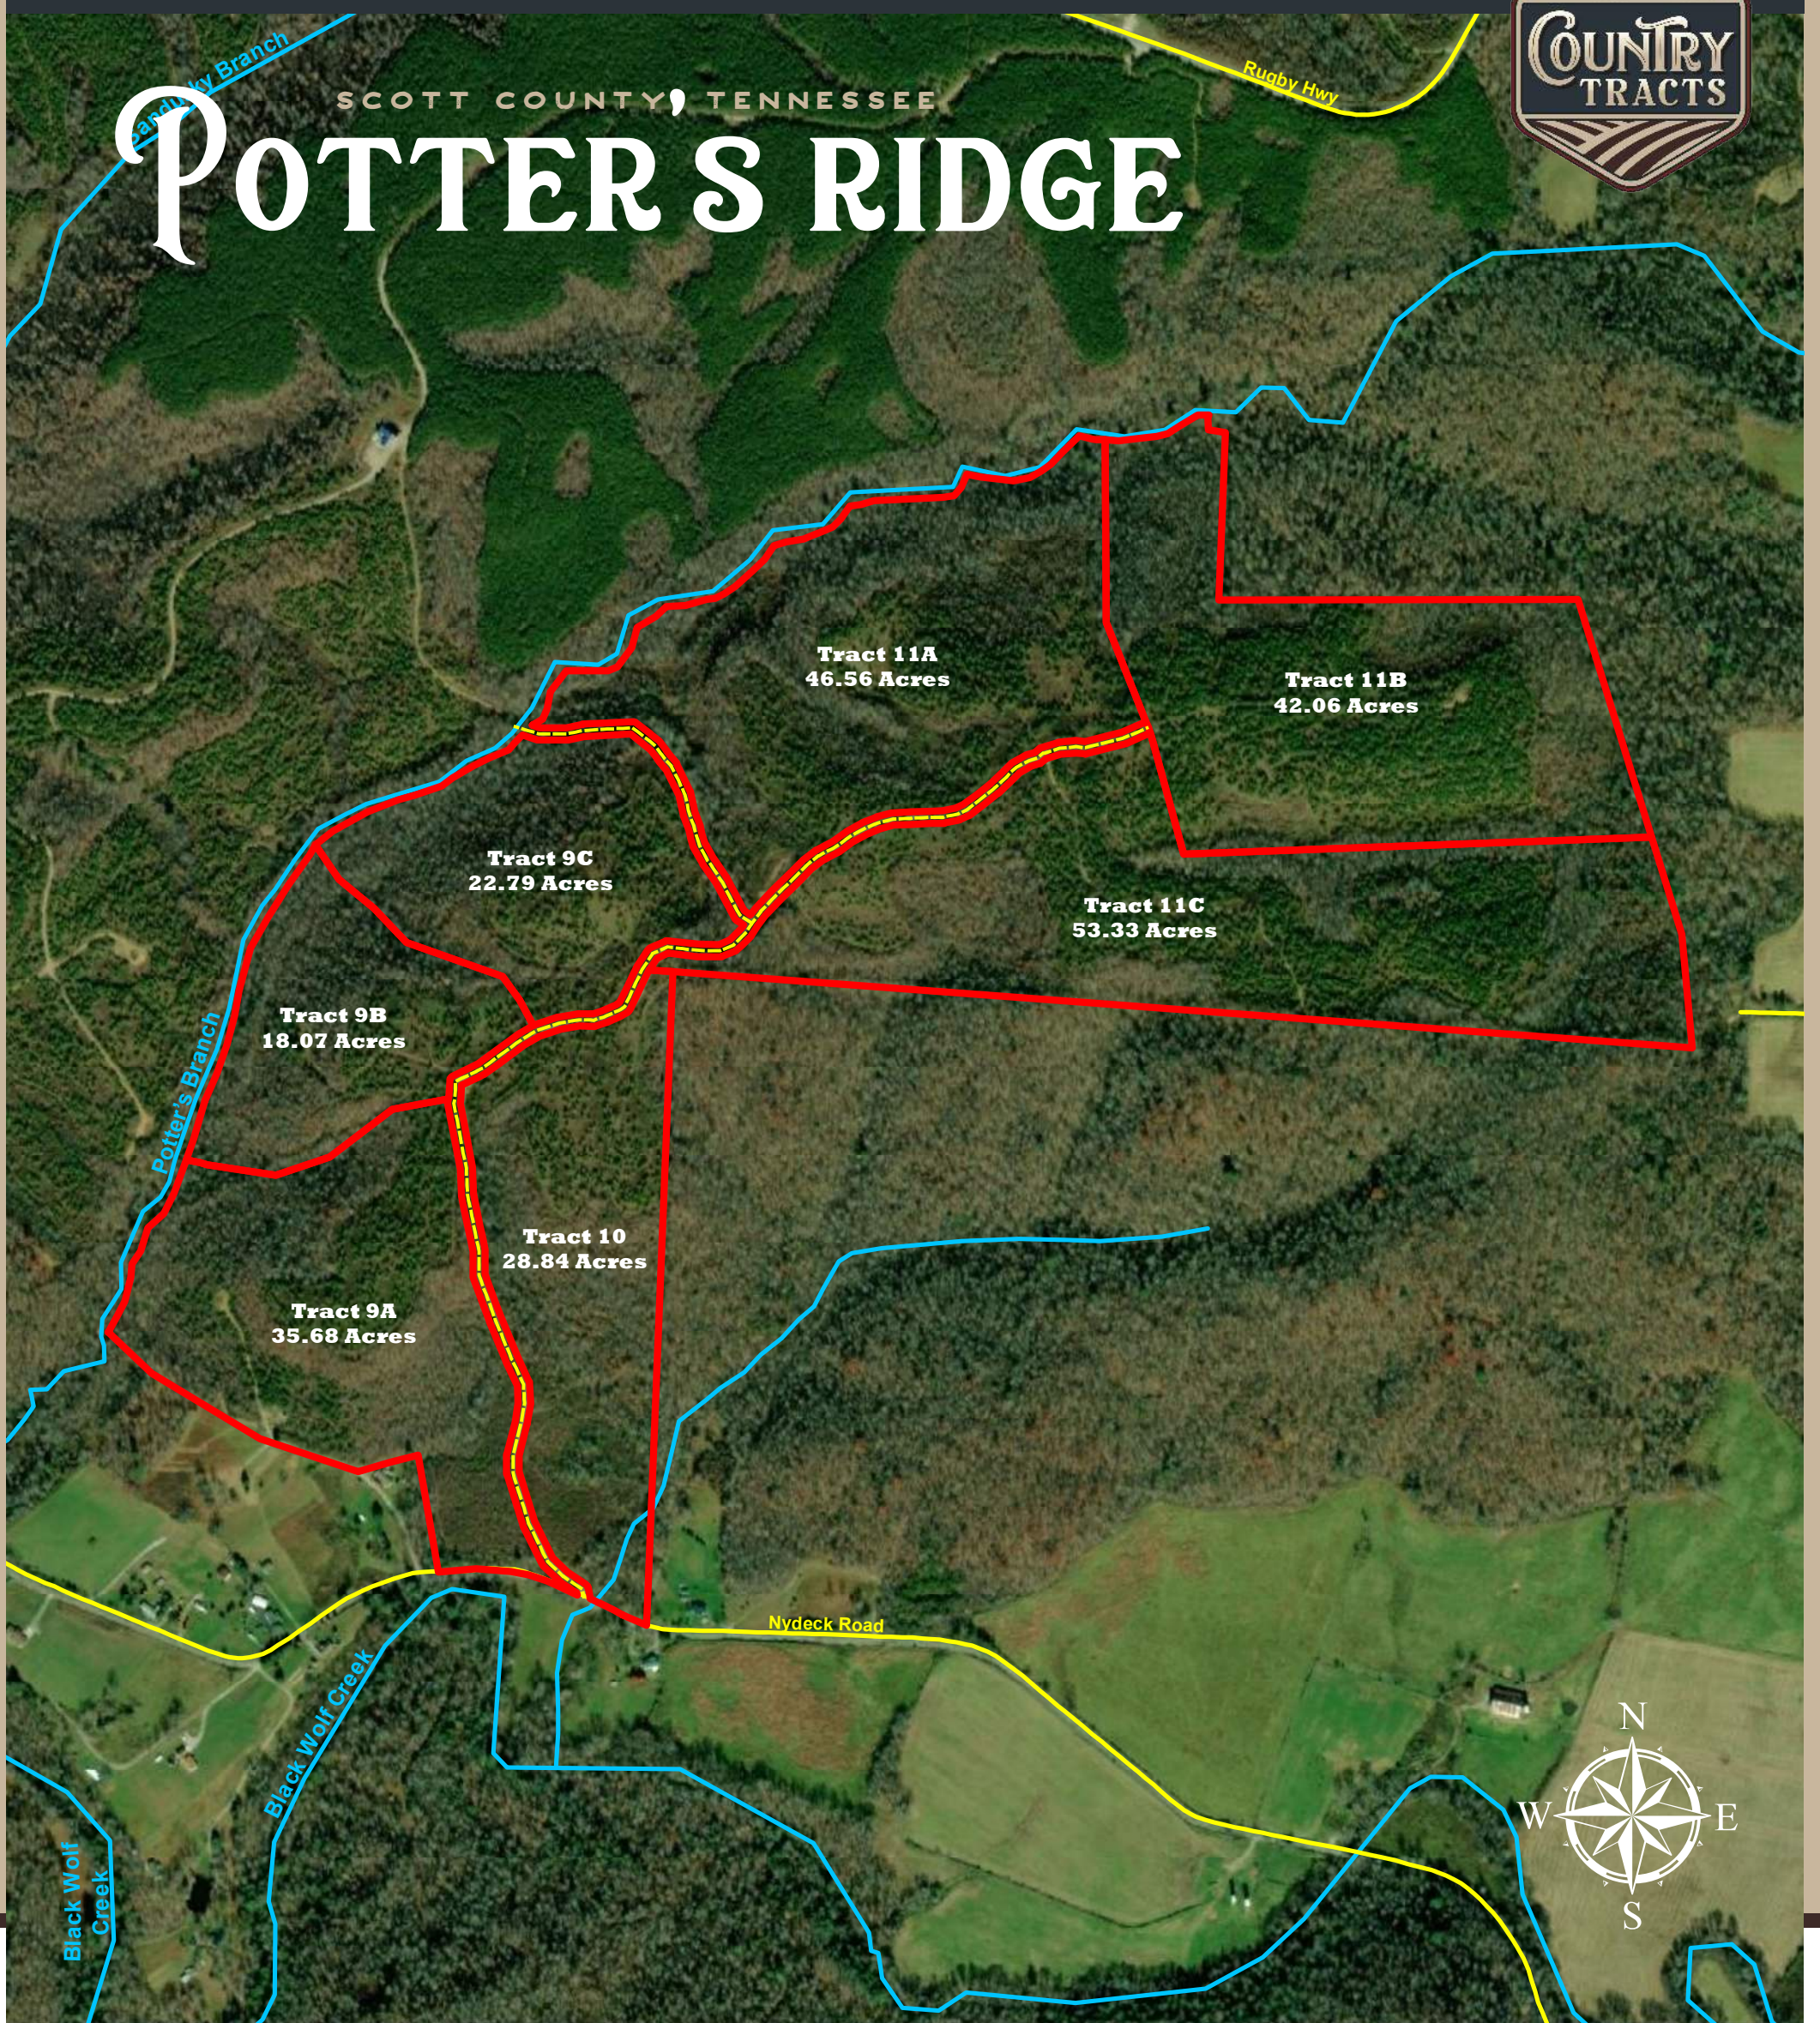

POTTERS RIDGE

SCOTT COUNTY, TENNESSEE

LEGEND

- Road
- Private road
- Stream
- Parcel boundary

FEATURES

- Abundant Wildlife
- Utilities Available
- Great Views
- Easy Access
- Build Sites

"ALL BOUNDARY LINES DEPICTED IN MAPS, AERIALS, PICTURES OR VIDEOS ARE ESTIMATES AND SHOULD NOT BE RELIED ON AS LEGAL DOCUMENTS"