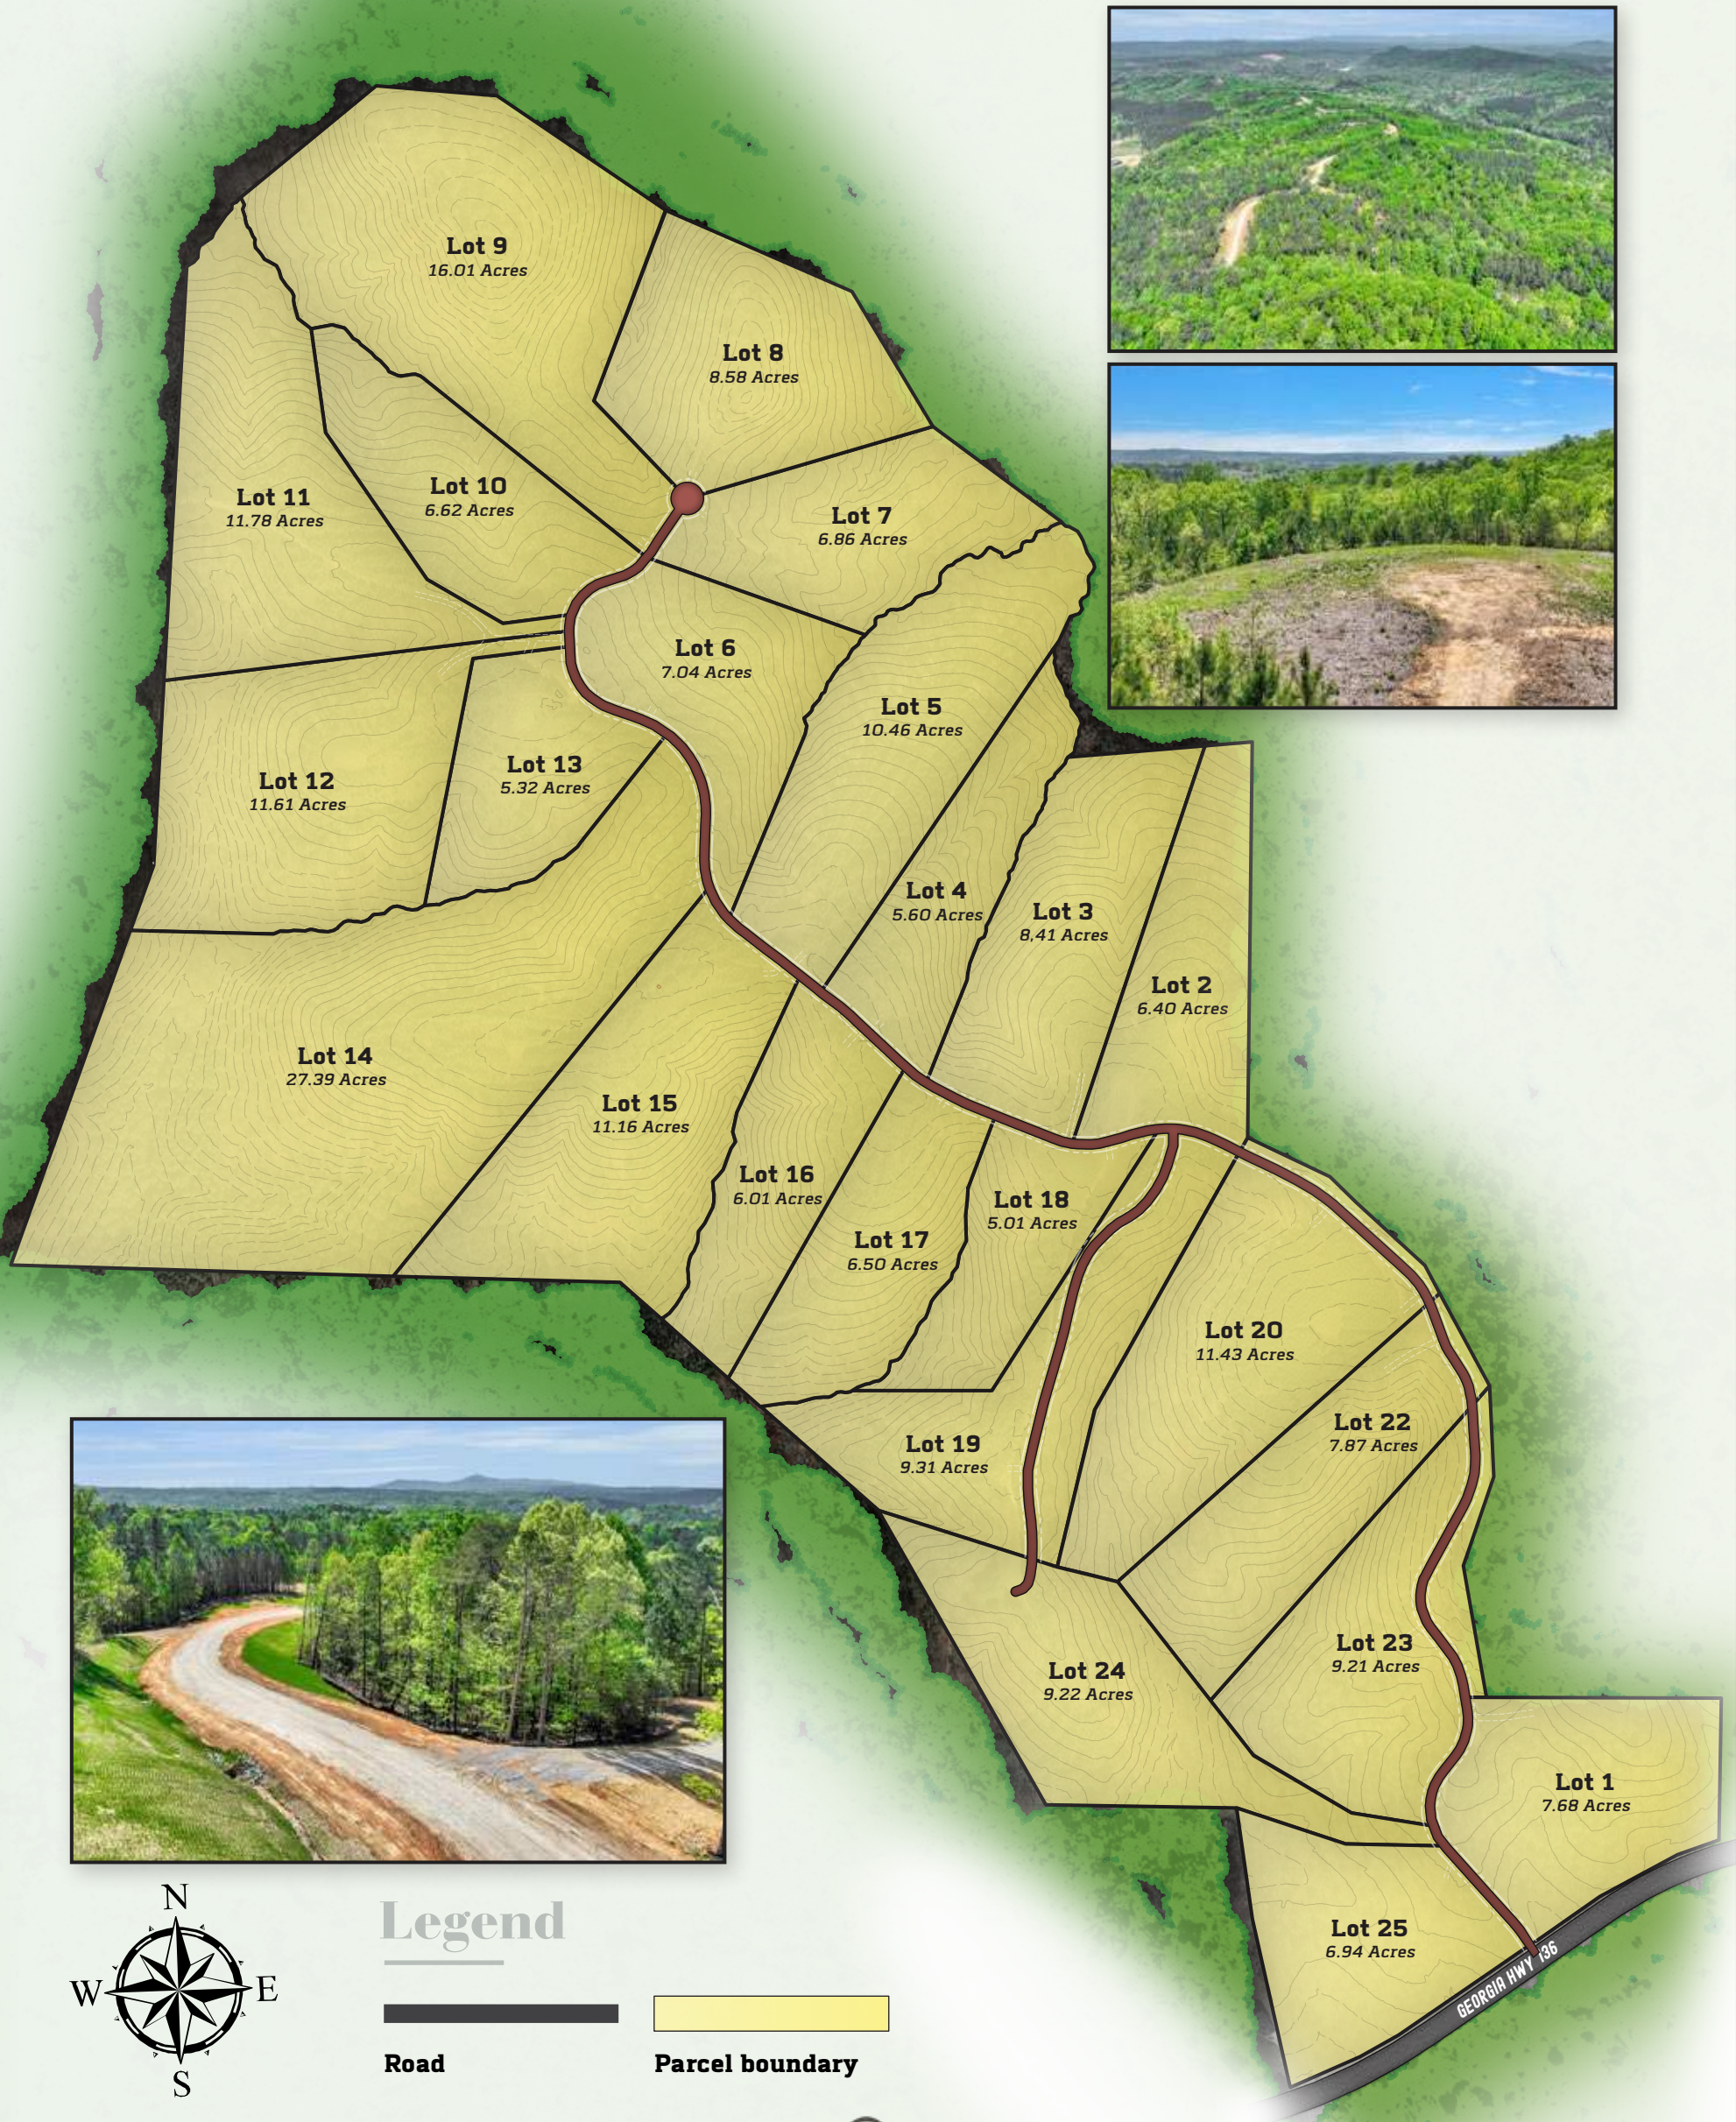

PICKENS COUNTY, GEORGIA

Valley View Farms

Legend

Road

Parcel boundary