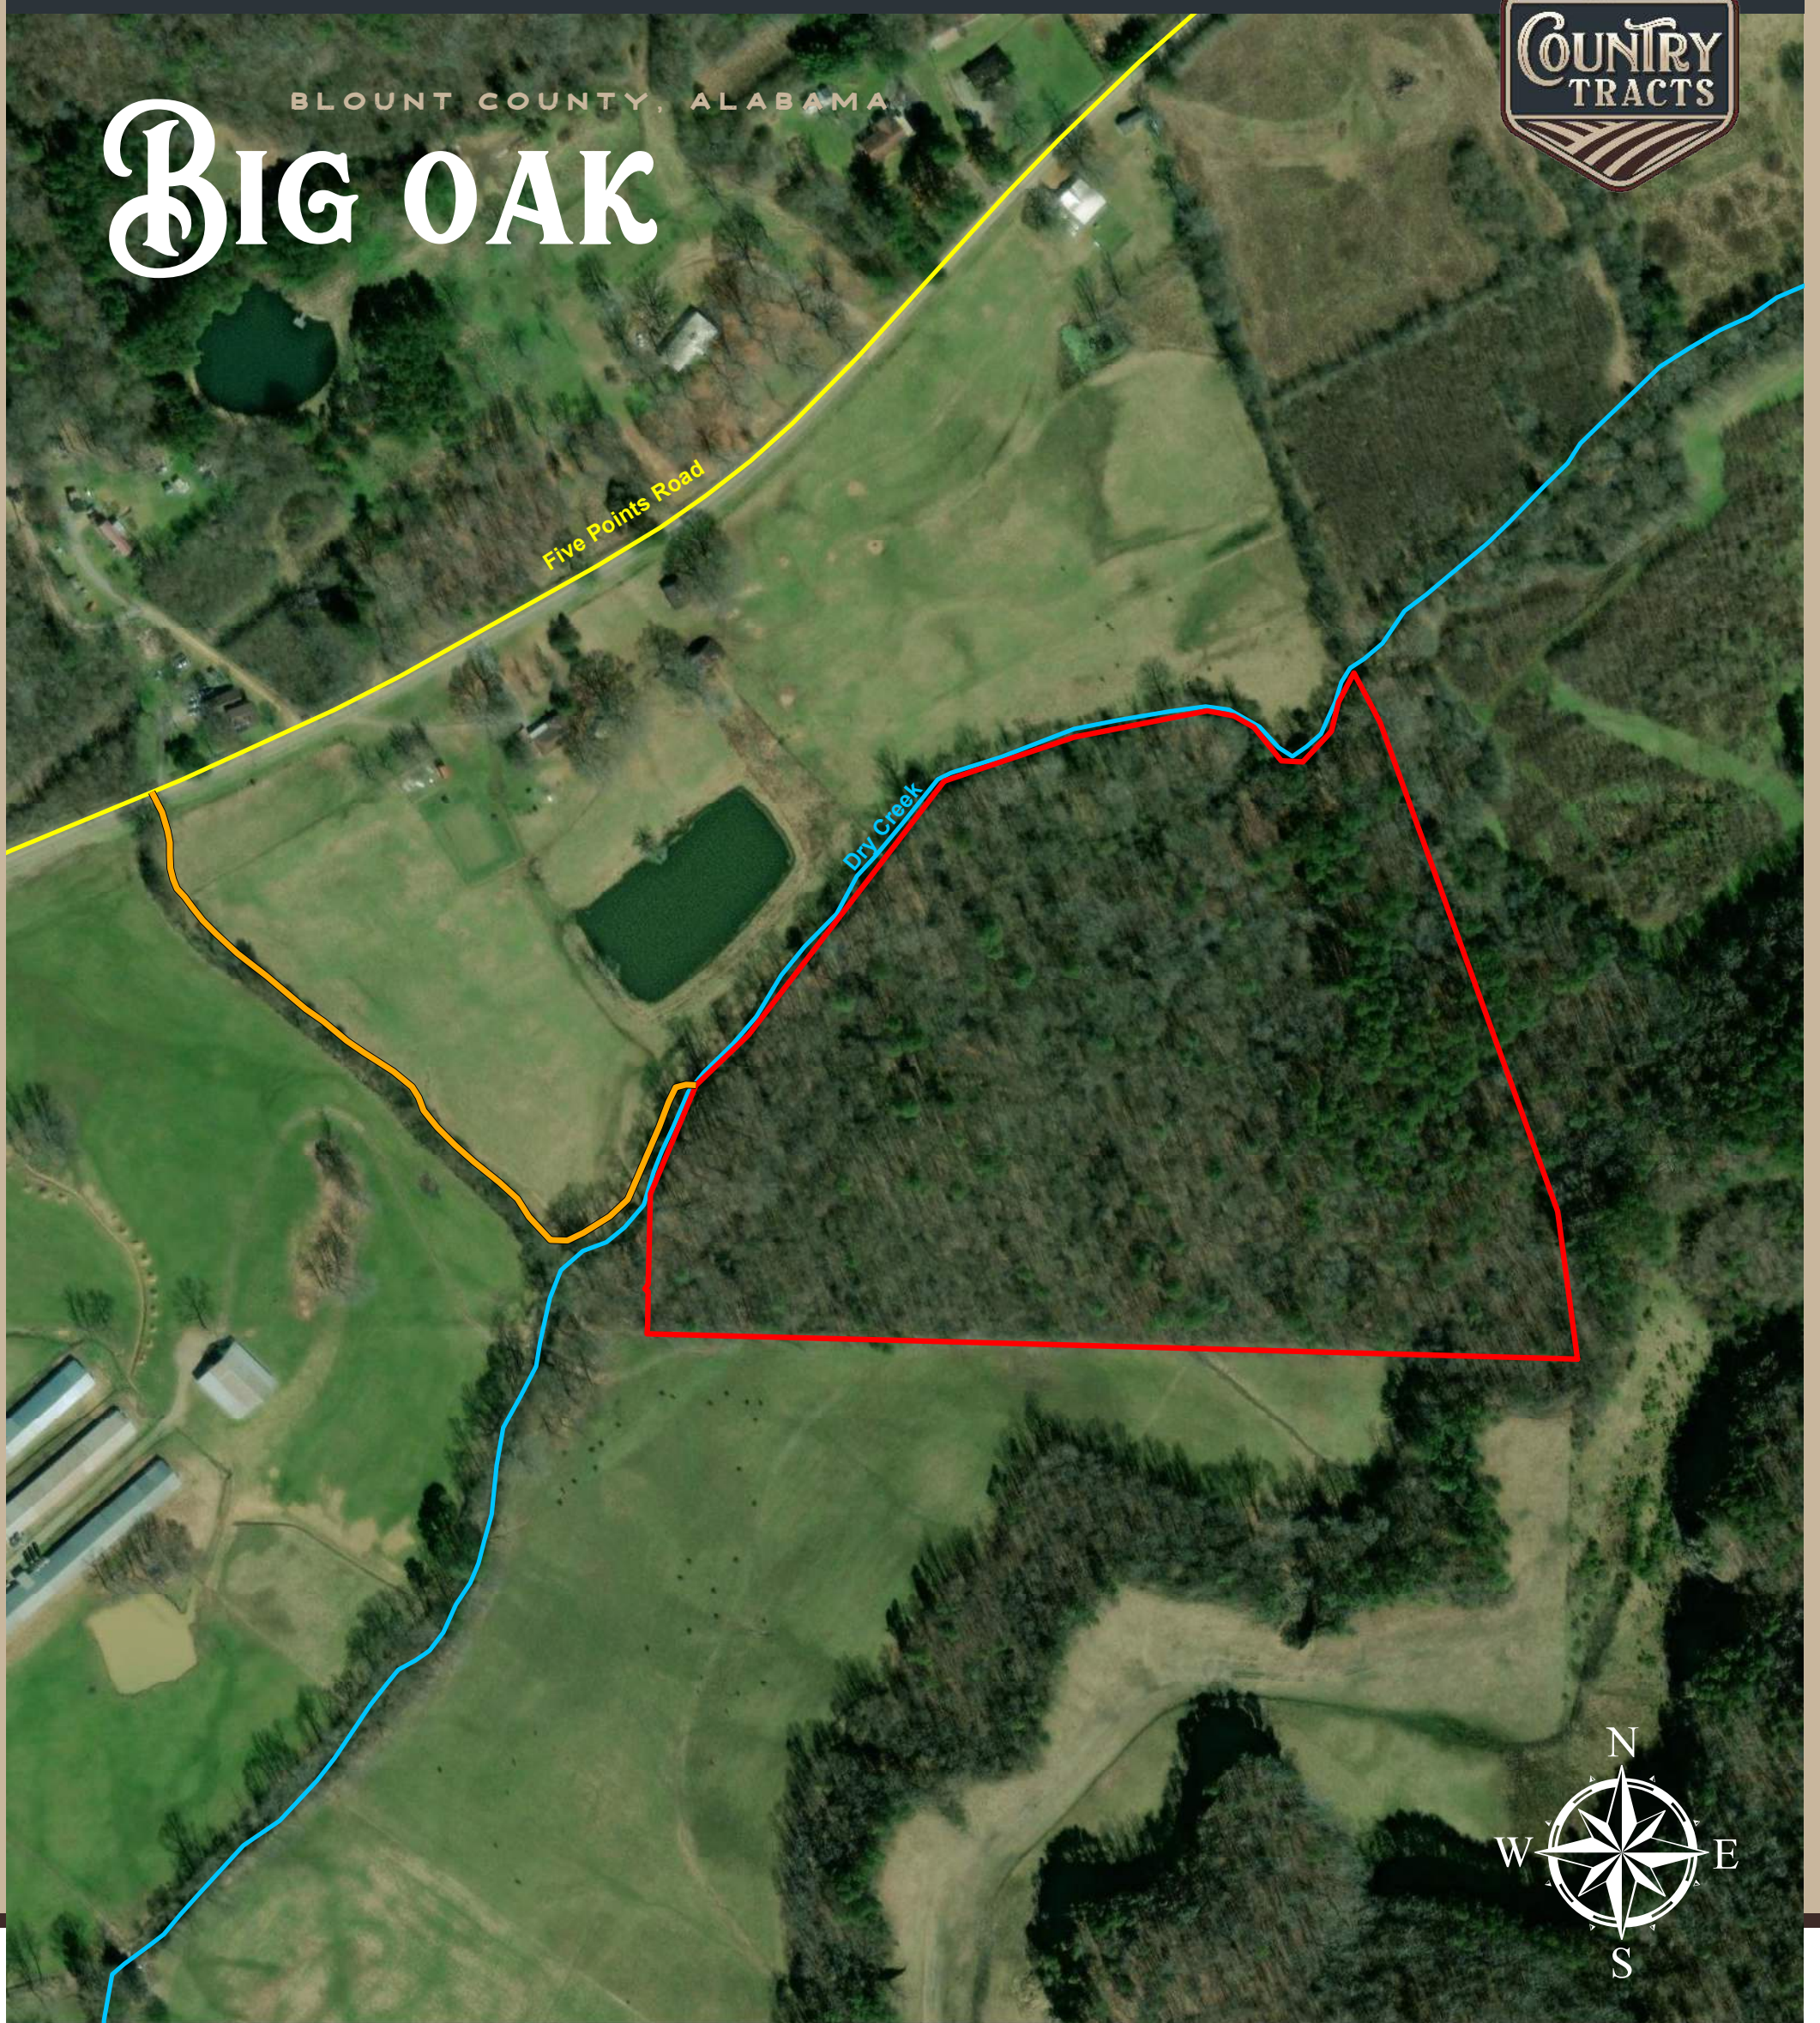

BLOUNT COUNTY, ALABAMA

BIG OAK

LEGEND

- Road
- Stream
- Parcel boundary

FEATURES

- Secluded
- Convenient Access
- Creek Frontage
- Unrestricted

"ALL BOUNDARY LINES DEPICTED IN MAPS, AERIALS, PICTURES OR VIDEOS ARE ESTIMATES AND SHOULD NOT BE RELIED ON AS LEGAL DOCUMENTS"

20.52 Acres

WWW.COUNTRYTRACTS.COM