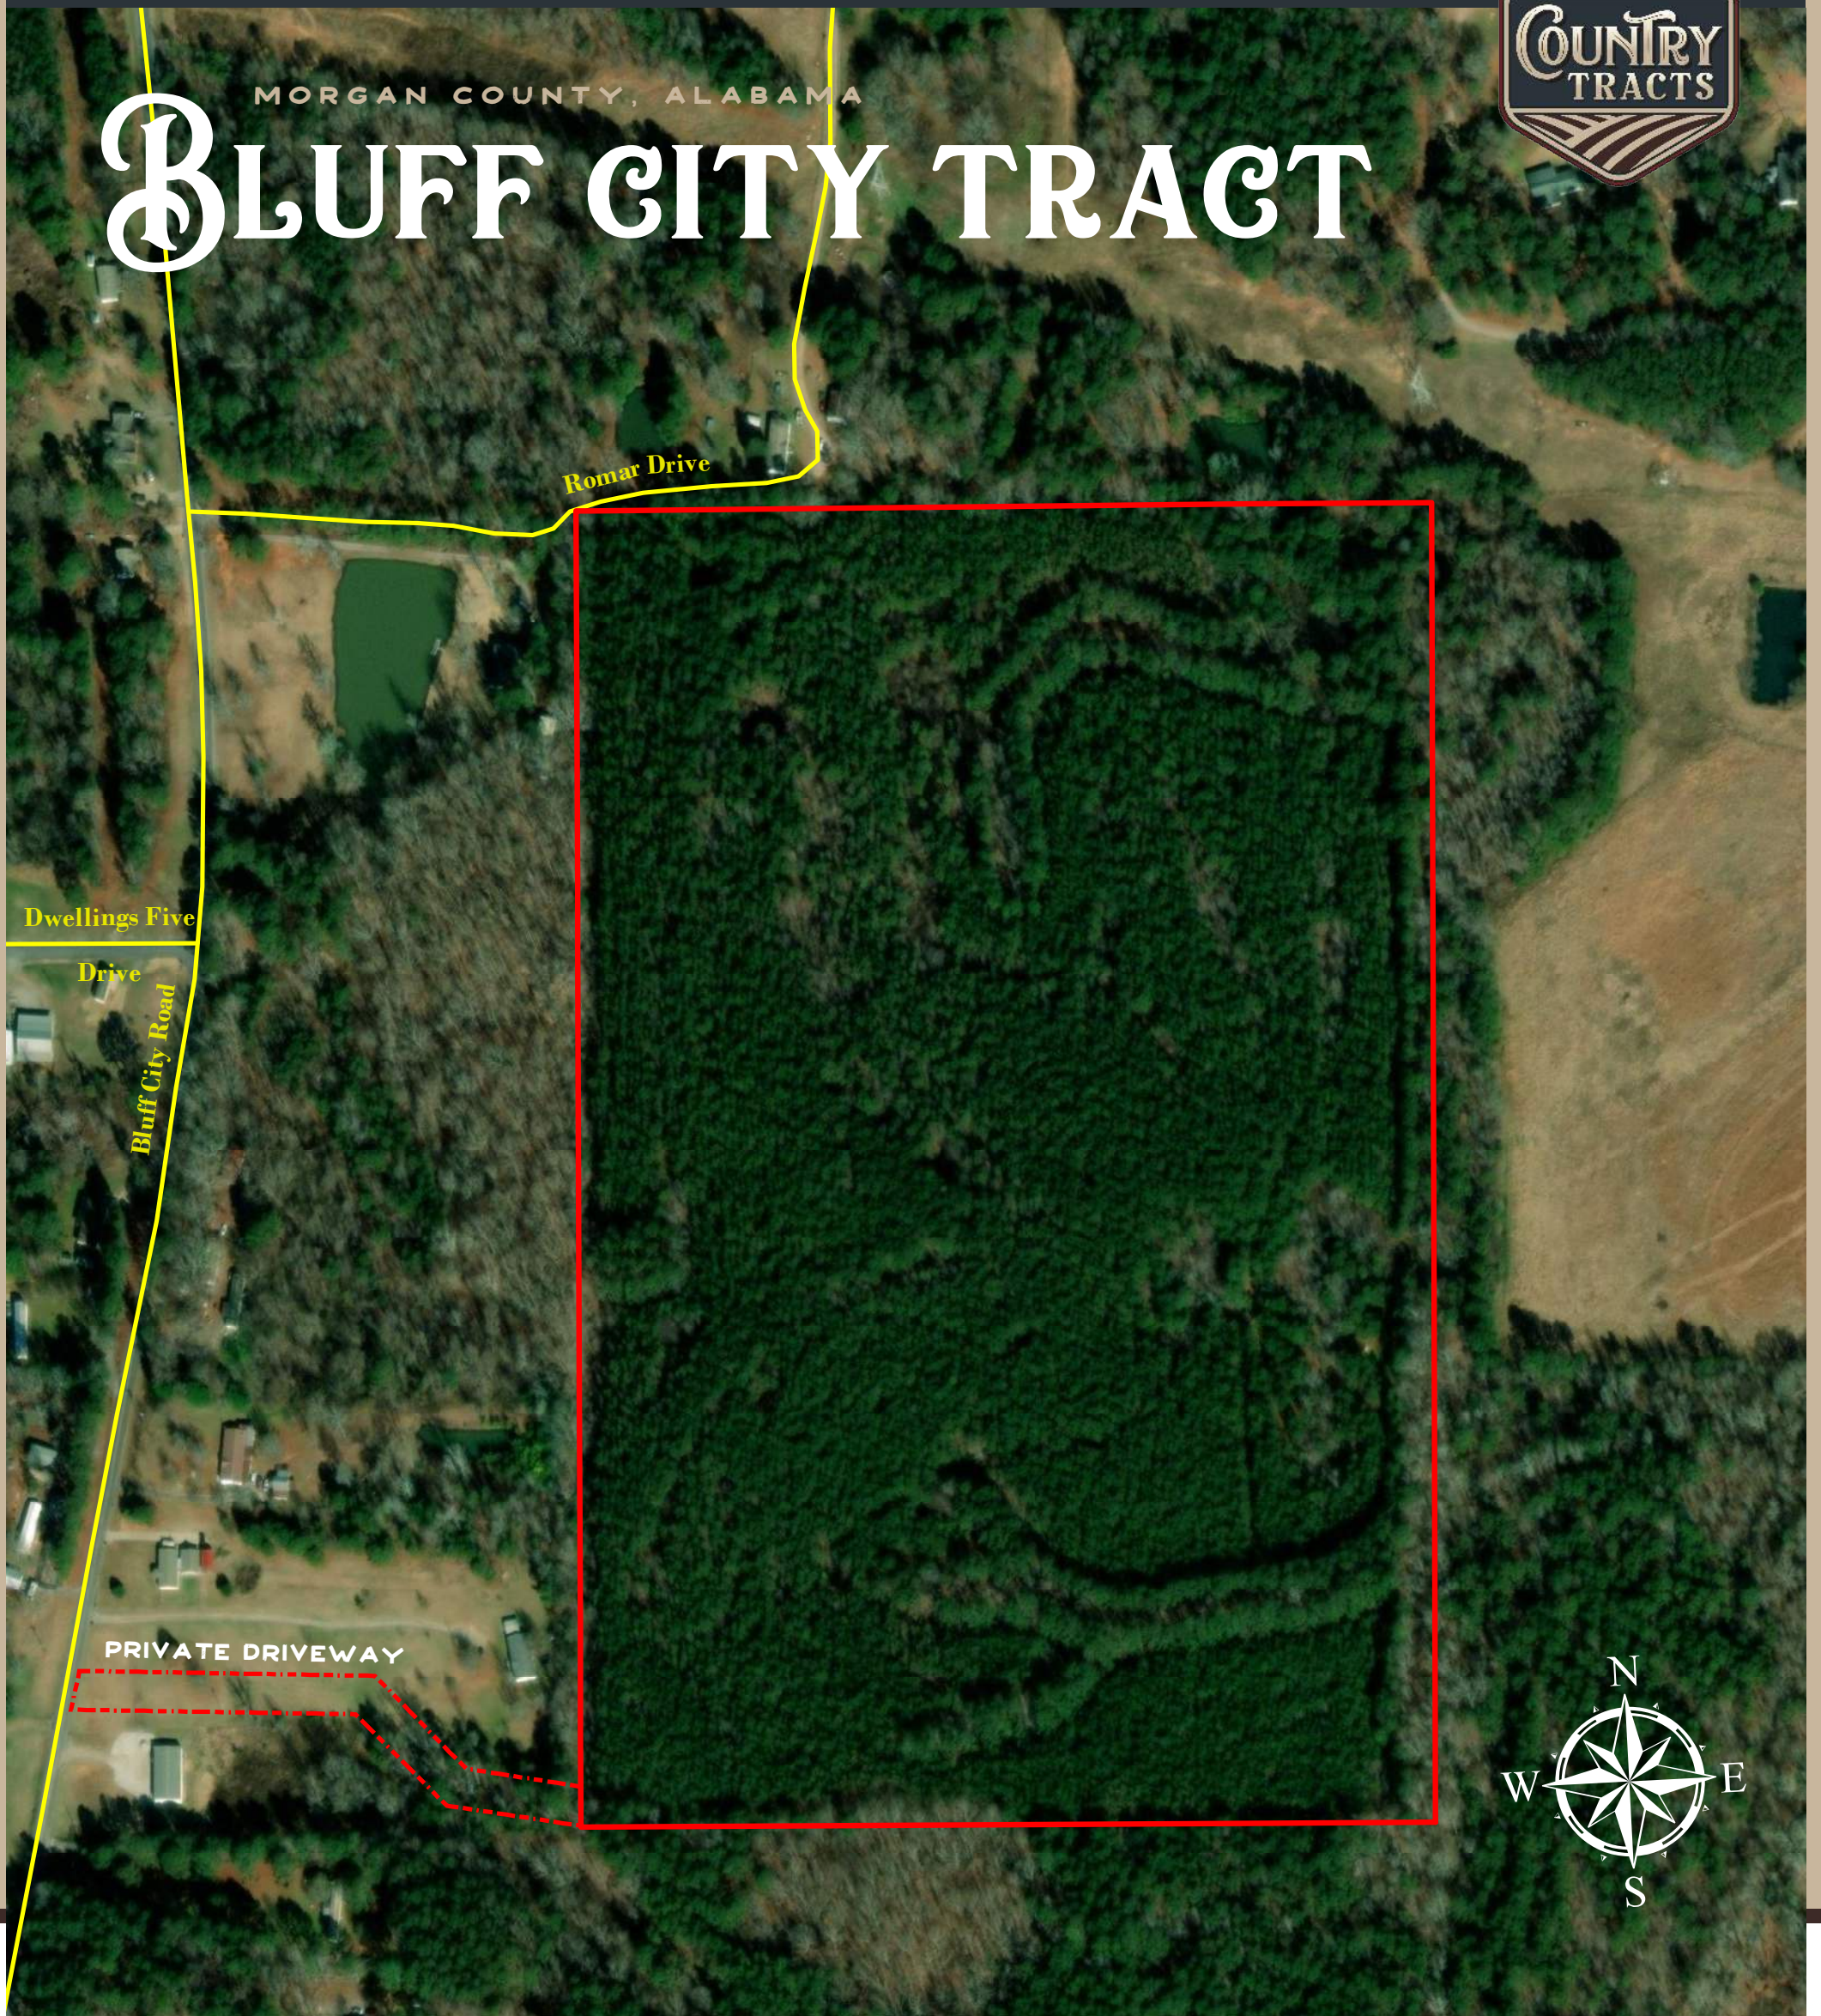

MORGAN COUNTY, ALABAMA

BLUFF CITY TRACT

LEGEND

- Road
- Parcel boundary

FEATURES

- Unrestricted
- Farm Gate Entrance
- Deer, Turkey and small game
- 25 minutes to Huntsville
- Minutes to the Tennessee River
- Timber Value—18 year old planted pines and mixed hardwoods

58.19 Acres

"ALL BOUNDARY LINES DEPICTED IN MAPS, AERIALS, PICTURES OR VIDEOS ARE ESTIMATES AND SHOULD NOT BE RELIED ON AS LEGAL DOCUMENTS"