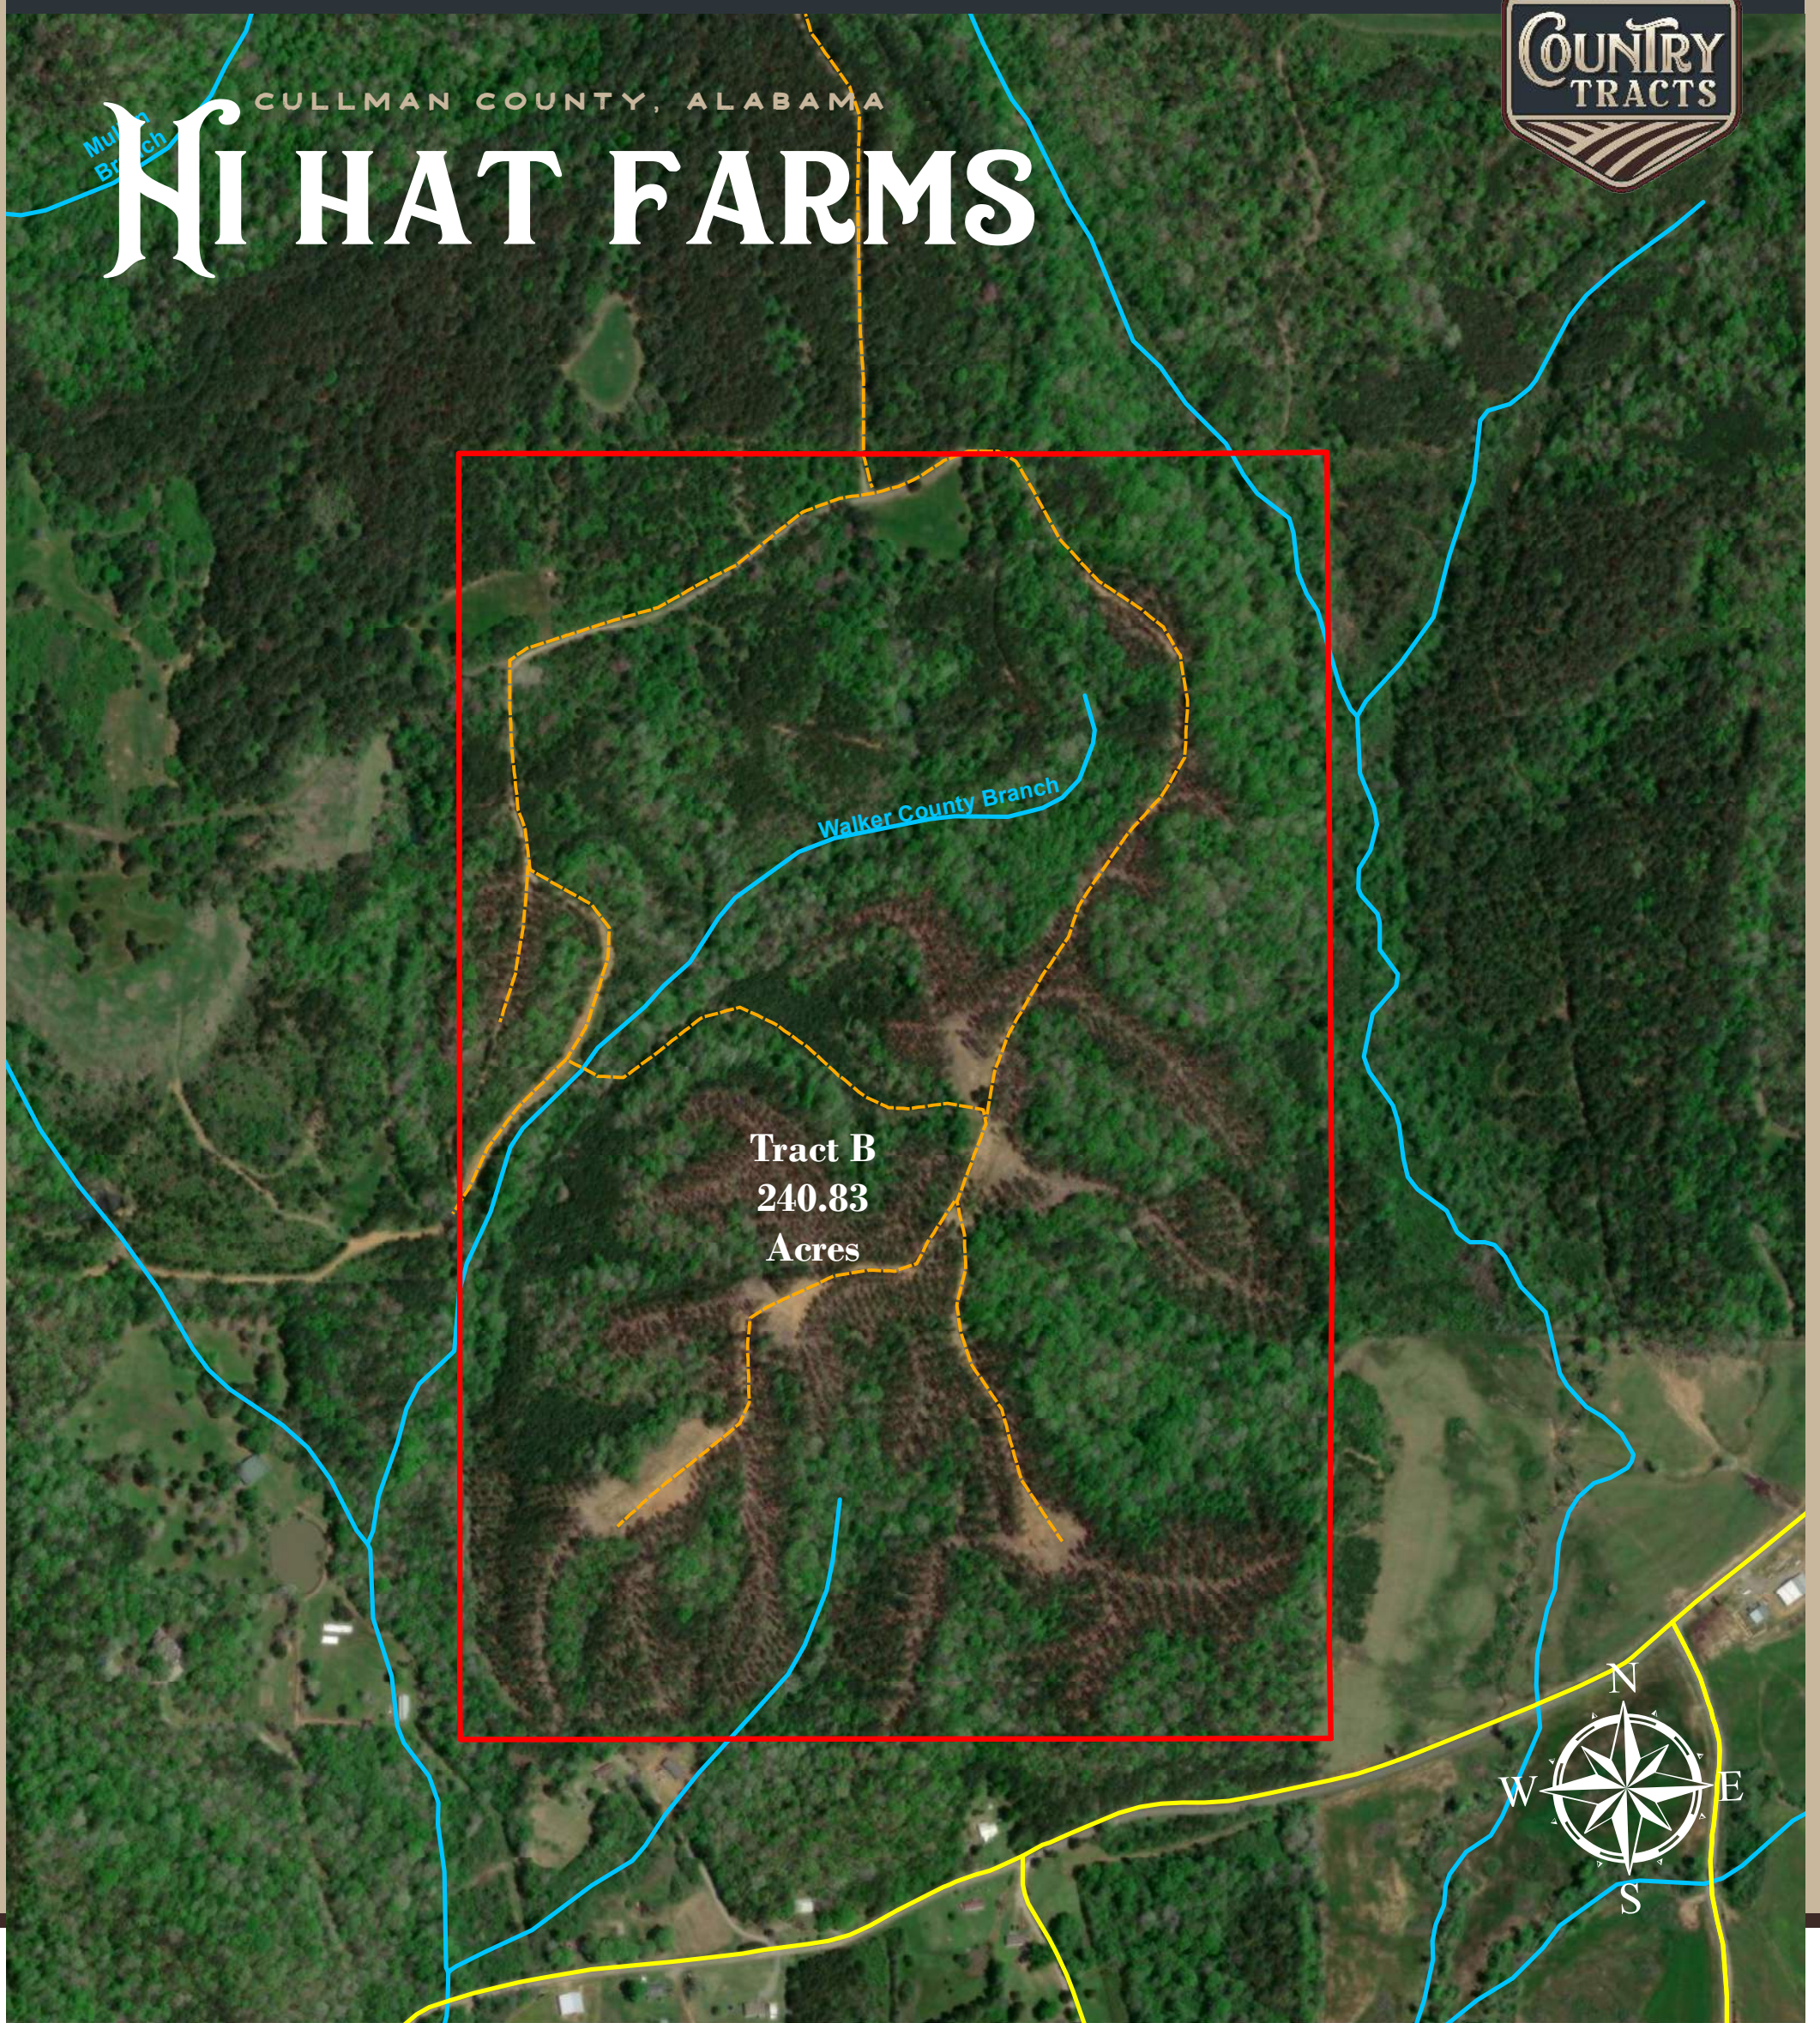

CULLMAN COUNTY, ALABAMA

HI HAT FARMS

Tract B
240.83
Acres

LEGEND

-  Road
-  Stream
-  Interior Trails
-  Parcel boundary

FEATURES

- Hunting
- Wildlife
- Unrestricted
- Creeks and Ponds
- Long Range Views
- Trail System

"ALL BOUNDARY LINES DEPICTED IN MAPS, AERIALS, PICTURES OR VIDEOS ARE ESTIMATES AND SHOULD NOT BE RELIED ON AS LEGAL DOCUMENTS"

240.83 Acres

WWW.COUNTRYTRACTS.COM