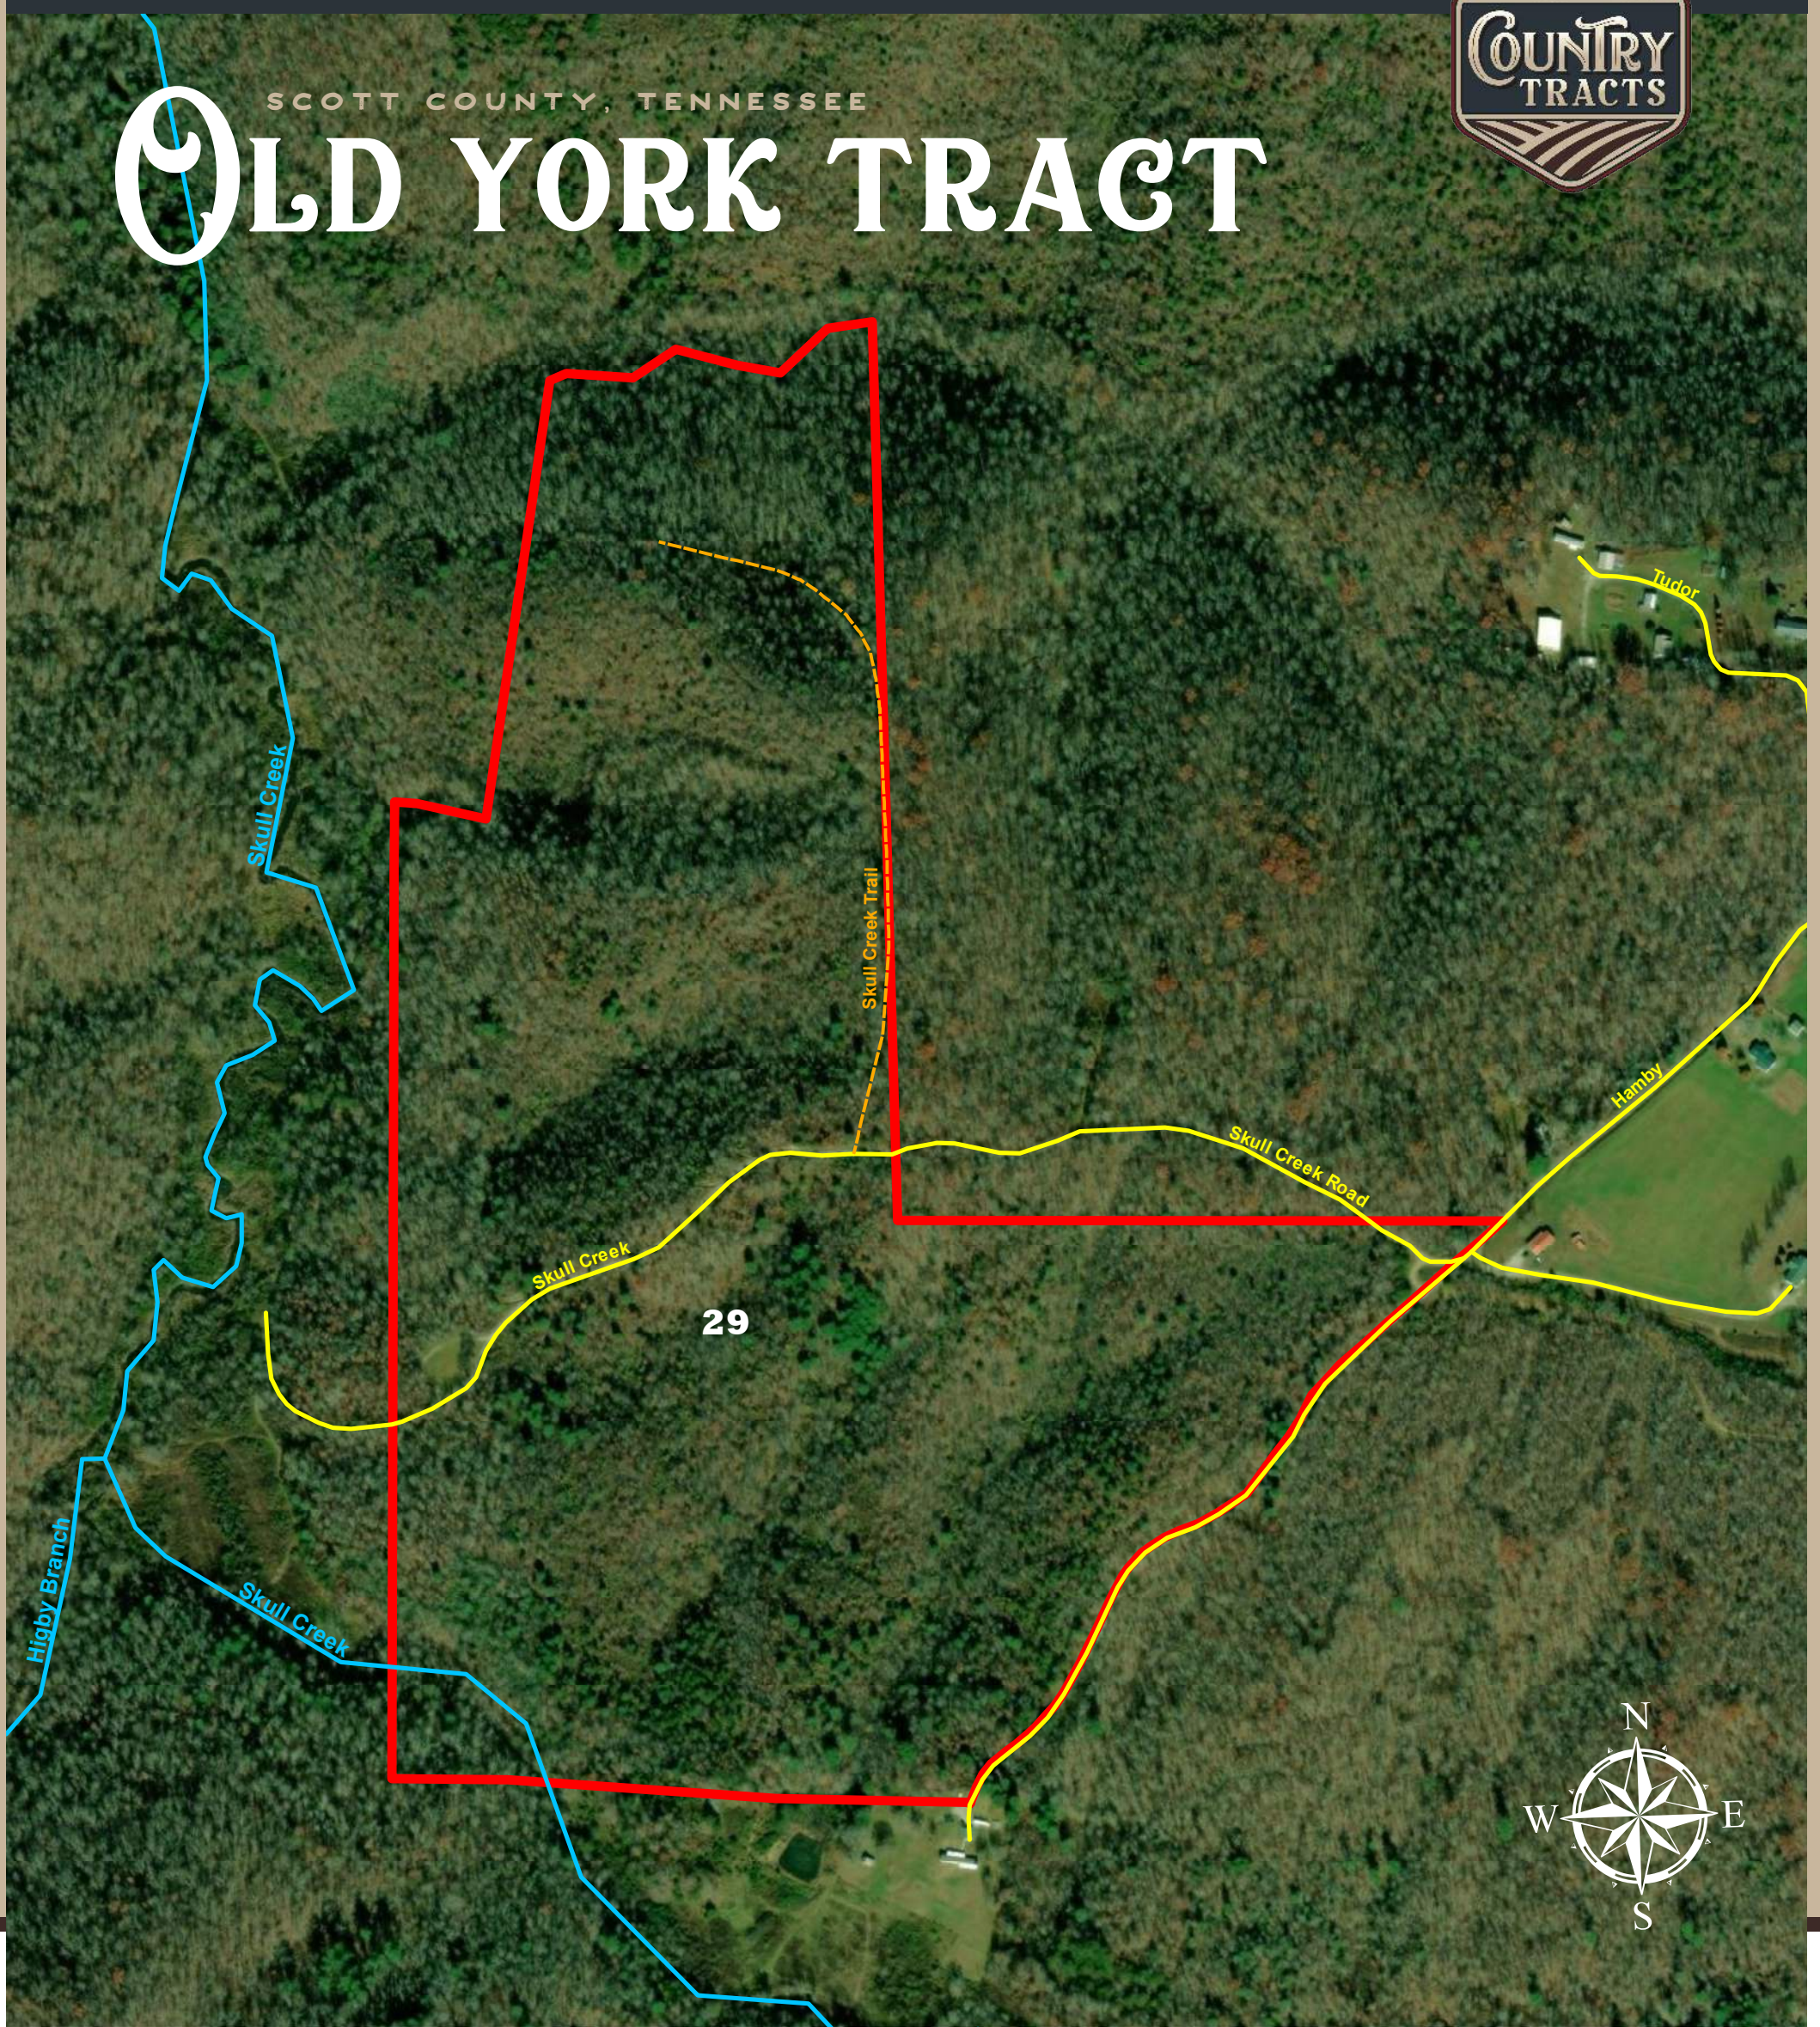

SCOTT COUNTY, TENNESSEE
OLD YORK TRACT

LEGEND

-  Road
-  Stream
-  Parcel boundary

FEATURES

- Unrestricted
- Recreation
- Trails
- Hunting
- Wildlife
- Secluded

"ALL BOUNDARY LINES DEPICTED IN MAPS, AERIALS, PICTURES OR VIDEOS ARE ESTIMATES AND SHOULD NOT BE RELIED ON AS LEGAL DOCUMENTS"

98.45 Acres

WWW.COUNTRYTRACTS.COM